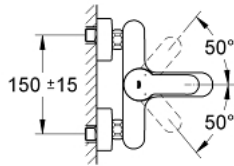

33 591 002 **EUROSTYLE COSMOPOLITAN SINGLE-LEVER BATH MIXER 1/2"**

**PRODUCT DESCRIPTION**

- Tyc: Chrome
- wall mounted
- metal lever
- GROHE SilkMove 46 mm ceramic cartridge
- GROHE LongLife finish
- adjustable flow rate limiter
- automatic diverter: bath/shower
- mousseur
- integrated non-return valve in the shower outlet 1/2"
- S-unions
- protected against backflow
- optional temperature limiter ref. no. 46 308
- min. recommended pressure 1.0 bar

## 33 591 002 EUROSTYLE COSMOPOLITAN SINGLE-LEVER BATH MIXER 1/2"

### SPARE PARTS

- 1: Lever (Spare part-nr. 46752000)
- 2: Cap (Spare part-nr. 46427000)
- 3: Cartridge (Spare part-nr. 46048000)
- 4: Diverter knob (Spare part-nr. 64309000)
- 5: Diverter (Spare part-nr. 65655000)
- 6: Non-return valve (Spare part-nr. 08565000)
- 7: Mousseur (Spare part-nr. 13941000)
- 8: Screw connection 1/2" (Spare part-nr. 45044000)
- 9: S-union (Spare part-nr. 12662000)
- 10: Temperature limiter (Spare part-nr. 46308000)\*
- 11: Extension 3/4", 20 mm (Spare part-nr. 0713000M)\*
- 12: Special spanner (Spare part-nr. 19377000)\*