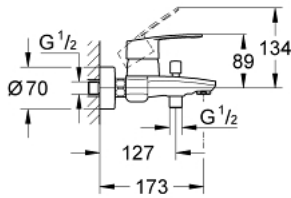

33 591 002 **EUROSTYLE COSMOPOLITAN SINGLE-LEVER BATH MIXER 1/2"**

**PRODUCT DESCRIPTION**

- Tyc: Chrome
- wall mounted
- metal lever
- GROHE SilkMove 46 mm ceramic cartridge
- GROHE LongLife finish
- adjustable flow rate limiter
- automatic diverter: bath/shower
- mousseur
- integrated non-return valve in the shower outlet 1/2"
- S-unions
- protected against backflow
- optional temperature limiter ref. no. 46 308
- min. recommended pressure 1.0 bar

## 33 591 002 EUROSTYLE COSMOPOLITAN SINGLE-LEVER BATH MIXER 1/2"

### SPARE PARTS

- 1: Lever (Spare part-nr. 46752000)
- 2: Cap (Spare part-nr. 46427000)
- 3: Cartridge (Spare part-nr. 46048000)
- 4: Diverter knob (Spare part-nr. 64309000)
- 5: Diverter (Spare part-nr. 65655000)
- 6: Non-return valve (Spare part-nr. 08565000)
- 7: Mousseur (Spare part-nr. 13941000)
- 8: Screw connection 1/2" (Spare part-nr. 45044000)
- 9: S-union (Spare part-nr. 12662000)
- 10: Temperature limiter (Spare part-nr. 46308000)\*
- 11: Extension 3/4", 20 mm (Spare part-nr. 0713000M)\*
- 12: Special spanner (Spare part-nr. 19377000)\*