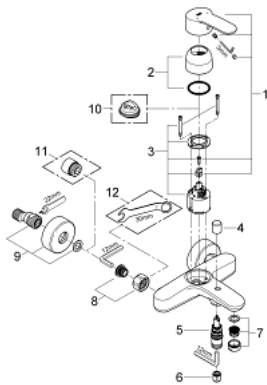

33 591 002 **EUROSTYLE COSMOPOLITAN SINGLE-LEVER BATH MIXER 1/2"**

**PRODUCT DESCRIPTION**

- Tyc: Chrome
- wall mounted
- metal lever
- GROHE SilkMove 46 mm ceramic cartridge
- GROHE LongLife finish
- adjustable flow rate limiter
- automatic diverter: bath/shower
- mousseur
- integrated non-return valve in the shower outlet 1/2"
- S-unions
- protected against backflow
- optional temperature limiter ref. no. 46 308
- min. recommended pressure 1.0 bar

## 33 591 002 EUROSTYLE COSMOPOLITAN SINGLE-LEVER BATH MIXER 1/2"

### SPARE PARTS

- 1: Lever (Spare part-nr. 46752000)
- 2: Cap (Spare part-nr. 46427000)
- 3: Cartridge (Spare part-nr. 46048000)
- 4: Diverter knob (Spare part-nr. 64309000)
- 5: Diverter (Spare part-nr. 65655000)
- 6: Non-return valve (Spare part-nr. 08565000)
- 7: Mousseur (Spare part-nr. 13941000)
- 8: Screw connection 1/2" (Spare part-nr. 45044000)
- 9: S-union (Spare part-nr. 12662000)
- 10: Temperature limiter (Spare part-nr. 46308000)\*
- 11: Extension 3/4", 20 mm (Spare part-nr. 0713000M)\*
- 12: Special spanner (Spare part-nr. 19377000)\*