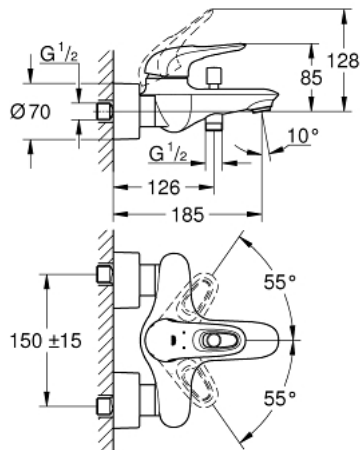

## 33 591 003 EUROSTYLE SINGLE-LEVER BATH MIXER 1/2"

### PRODUCT DESCRIPTION

- Tyc: Chrome
- wall mounted
- loop metal lever
- GROHE SilkMove 35 mm ceramic cartridge
- with temperature limiter
- GROHE LongLife finish
- adjustable flow rate limiter
- automatic diverter: bath/shower
- mousseur
- shower outlet 1/2" with integrated non-return valve
- covered S-unions
- metal wall escutcheons
- protected against backflow

### SPARE PARTS

- 1: Lever (Spare part-nr. 46940000)
- 2: Cap (Spare part-nr. 46436000)
- 3: Screw coupling (Spare part-nr. 46460000)
- 4: Cartridge (Spare part-nr. 46374000)
- 5: Diverter knob (Spare part-nr. 64309000)
- 6: Mousseur (Spare part-nr. 13952000)
- 7: Diverter (Spare part-nr. 65655000)
- 8: Non-return valve (Spare part-nr. 48276000)
- 9: Screw connection 1/2" (Spare part-nr. 45044000)
- 10: S-union (Spare part-nr. 12693000)
- 11: Special spanner (Spare part-nr. 19377000)\*
- 12: Extension set, 30 mm (Spare part-nr. 46238000)\*