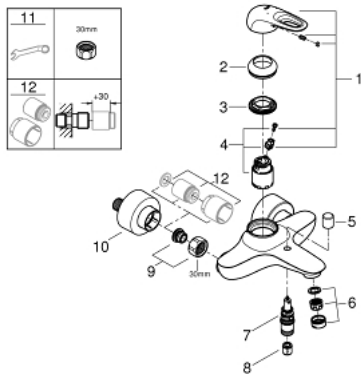

## 33 591 003 EUROSTYLE SINGLE-LEVER BATH MIXER 1/2"

### PRODUCT DESCRIPTION

- Tyc: Chrome
- wall mounted
- loop metal lever
- GROHE SilkMove 35 mm ceramic cartridge
- with temperature limiter
- GROHE LongLife finish
- adjustable flow rate limiter
- automatic diverter: bath/shower
- mousseur
- shower outlet 1/2" with integrated non-return valve
- covered S-unions
- metal wall escutcheons
- protected against backflow

### SPARE PARTS

- 1: Lever (Spare part-nr. 46940000)
- 2: Cap (Spare part-nr. 46436000)
- 3: Screw coupling (Spare part-nr. 46460000)
- 4: Cartridge (Spare part-nr. 46374000)
- 5: Diverter knob (Spare part-nr. 64309000)
- 6: Mousseur (Spare part-nr. 13952000)
- 7: Diverter (Spare part-nr. 65655000)
- 8: Non-return valve (Spare part-nr. 48276000)
- 9: Screw connection 1/2" (Spare part-nr. 45044000)
- 10: S-union (Spare part-nr. 12693000)
- 11: Special spanner (Spare part-nr. 19377000)\*
- 12: Extension set, 30 mm (Spare part-nr. 46238000)\*