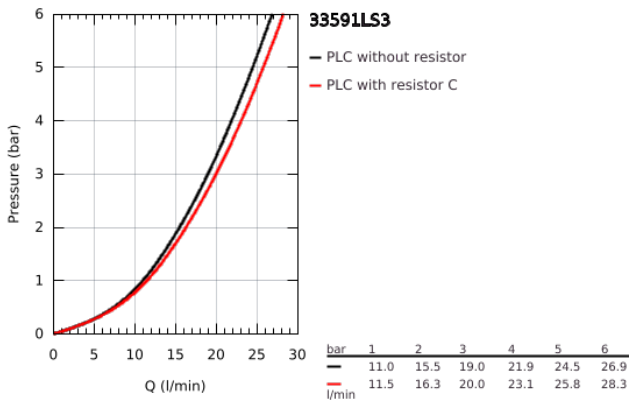

33 591 LS3 EUROSTYLE SINGLE-LEVER BATH MIXER 1/2"

PRODUCT DESCRIPTION

- Colour: moon white/chrome
- wall mounted
- loop metal lever
- GROHE SilkMove 35 mm ceramic cartridge
- with temperature limiter
- GROHE LongLife finish
- adjustable flow rate limiter
- automatic diverter: bath/shower
- mousseur
- shower outlet 1/2" with integrated non-return valve
- covered S-unions
- escutcheon and shaft sealing
- protected against backflow
- GROHE LongLife finish

33 591 LS3 EUROSTYLE SINGLE-LEVER BATH MIXER 1/2"

SPARE PARTS

- 1: Lever (Spare part-nr. 46940LS0)
- 2: Cap (Spare part-nr. 46436000)
- 3: Screw coupling (Spare part-nr. 46460000)
- 4: Cartridge (Spare part-nr. 46374000)
- 5: Diverter knob (Spare part-nr. 64309000)
- 6: Mousseur (Spare part-nr. 13935000)
- 6.1: Strainer (Spare part-nr. 45220000)
- 7: Diverter (Spare part-nr. 65655000)
- 8: Non-return valve (Spare part-nr. 48276000)
- 9: Screw connection 1/2" (Spare part-nr. 45044000)
- 10: S-union (Spare part-nr. 12693LS0)
- 11: Special spanner (Spare part-nr. 19377000)*
- 12: Extension 30 (Spare part-nr. 46238000)*