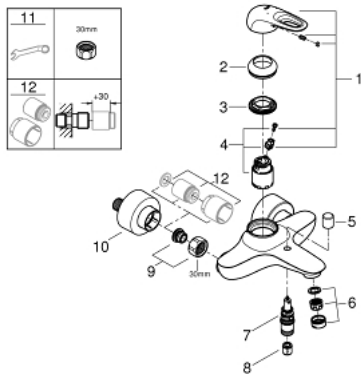

33 591 LS3 EUROSTYLE SINGLE-LEVER BATH MIXER 1/2"

PRODUCT DESCRIPTION

- Colour: moon white/chrome
- wall mounted
- loop metal lever
- GROHE SilkMove 35 mm ceramic cartridge
- with temperature limiter
- GROHE LongLife finish
- adjustable flow rate limiter
- automatic diverter: bath/shower
- mousseur
- shower outlet 1/2" with integrated non-return valve
- covered S-unions
- escutcheon and shaft sealing
- protected against backflow
- GROHE LongLife finish

33 591 LS3 EUROSTYLE SINGLE-LEVER BATH MIXER 1/2"

SPARE PARTS

- 1: Lever (Spare part-nr. 46940LS0)
- 2: Cap (Spare part-nr. 46436000)
- 3: Screw coupling (Spare part-nr. 46460000)
- 4: Cartridge (Spare part-nr. 46374000)
- 5: Diverter knob (Spare part-nr. 64309000)
- 6: Mousseur (Spare part-nr. 13935000)
- 6.1: Strainer (Spare part-nr. 45220000)
- 7: Diverter (Spare part-nr. 65655000)
- 8: Non-return valve (Spare part-nr. 48276000)
- 9: Screw connection 1/2" (Spare part-nr. 45044000)
- 10: S-union (Spare part-nr. 12693LS0)
- 11: Special spanner (Spare part-nr. 19377000)*
- 12: Extension 30 (Spare part-nr. 46238000)*