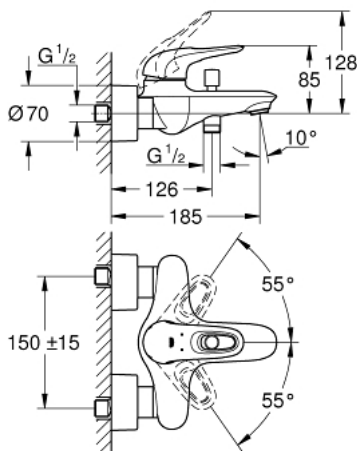

33 591 LS3 EUROSTYLE SINGLE-LEVER BATH MIXER 1/2"

PRODUCT DESCRIPTION

- Colour: moon white/chrome
- wall mounted
- loop metal lever
- GROHE SilkMove 35 mm ceramic cartridge
- with temperature limiter
- GROHE LongLife finish
- adjustable flow rate limiter
- automatic diverter: bath/shower
- mousseur
- shower outlet 1/2" with integrated non-return valve
- covered S-unions
- escutcheon and shaft sealing
- protected against backflow
- GROHE LongLife finish

33 591 LS3 EUROSTYLE SINGLE-LEVER BATH MIXER 1/2"

SPARE PARTS

- 1: Lever (Spare part-nr. 46940LS0)
- 2: Cap (Spare part-nr. 46436000)
- 3: Screw coupling (Spare part-nr. 46460000)
- 4: Cartridge (Spare part-nr. 46374000)
- 5: Diverter knob (Spare part-nr. 64309000)
- 6: Mousseur (Spare part-nr. 13935000)
- 6.1: Strainer (Spare part-nr. 45220000)
- 7: Diverter (Spare part-nr. 65655000)
- 8: Non-return valve (Spare part-nr. 48276000)
- 9: Screw connection 1/2" (Spare part-nr. 45044000)
- 10: S-union (Spare part-nr. 12693LS0)
- 11: Special spanner (Spare part-nr. 19377000)*
- 12: Extension 30 (Spare part-nr. 46238000)*