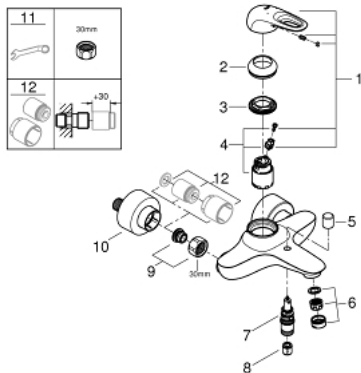

## 33 591 LS3 EUROSTYLE SINGLE-LEVER BATH MIXER 1/2"

### PRODUCT DESCRIPTION

- Typ: moon white/chrome
- wall mounted
- loop metal lever
- GROHE SilkMove 35 mm ceramic cartridge
- with temperature limiter
- GROHE LongLife finish
- adjustable flow rate limiter
- automatic diverter: bath/shower
- mousseur
- shower outlet 1/2" with integrated non-return valve
- covered S-unions
- metal wall escutcheons
- protected against backflow
- GROHE LongLife finish

### SPARE PARTS

- 1: Lever (Spare part-nr. 46940LS0)
- 2: Cap (Spare part-nr. 46436000)
- 3: Screw coupling (Spare part-nr. 46460000)
- 4: Cartridge (Spare part-nr. 46374000)
- 5: Diverter knob (Spare part-nr. 64309000)
- 6: Mousseur (Spare part-nr. 13935000)
- 6.1: Strainer (Spare part-nr. 45220000)
- 7: Diverter (Spare part-nr. 65655000)
- 8: Non-return valve (Spare part-nr. 48276000)
- 9: Screw connection 1/2" (Spare part-nr. 45044000)
- 10: S-union (Spare part-nr. 12693LS0)
- 11: Special spanner (Spare part-nr. 19377000)\*
- 12: Extension set, 30 mm (Spare part-nr. 46238000)\*