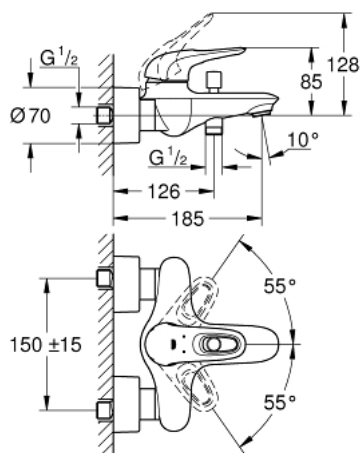

## 33 591 LS3 EUROSTYLE SINGLE-LEVER BATH MIXER 1/2"

### PRODUCT DESCRIPTION

- Typ: moon white/chrome
- wall mounted
- loop metal lever
- GROHE SilkMove 35 mm ceramic cartridge
- with temperature limiter
- GROHE LongLife finish
- adjustable flow rate limiter
- automatic diverter: bath/shower
- mousseur
- shower outlet 1/2" with integrated non-return valve
- covered S-unions
- metal wall escutcheons
- protected against backflow
- GROHE LongLife finish

### SPARE PARTS

- 1: Lever (Spare part-nr. 46940LS0)
- 2: Cap (Spare part-nr. 46436000)
- 3: Screw coupling (Spare part-nr. 46460000)
- 4: Cartridge (Spare part-nr. 46374000)
- 5: Diverter knob (Spare part-nr. 64309000)
- 6: Mousseur (Spare part-nr. 13935000)
- 6.1: Strainer (Spare part-nr. 45220000)
- 7: Diverter (Spare part-nr. 65655000)
- 8: Non-return valve (Spare part-nr. 48276000)
- 9: Screw connection 1/2" (Spare part-nr. 45044000)
- 10: S-union (Spare part-nr. 12693LS0)
- 11: Special spanner (Spare part-nr. 19377000)\*
- 12: Extension set, 30 mm (Spare part-nr. 46238000)\*