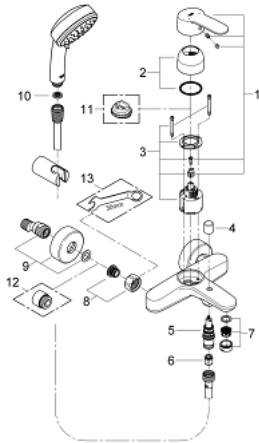

### 33 592 20A EUROSTYLE COSMOPOLITAN SINGLE-LEVER BATH MIXER 1/2"

#### PRODUCT DESCRIPTION

- Colour: chrome
- wall mounted
- metal lever
- GROHE SilkMove 46 mm ceramic cartridge
- GROHE LongLife finish
- adjustable flow rate limiter
- automatic diverter: bath/shower
- mousseur
- integrated non-return valve in the shower outlet 1/2"
- S-unions
- protected against backflow
- optional temperature limiter ref. no. 46 308
- with shower set
- hand shower Tempesta Cosmopolitan 100, 2 sprays (27 571)
- wall shower holder (27 056)
- shower hose Relexaflex 1500 mm 1/2" x 1/2" (28 151)

## 33 592 20A EUROSTYLE COSMOPOLITAN SINGLE-LEVER BATH MIXER 1/2"

### SPARE PARTS

- 1: Lever (Spare part-nr. 46752000)
- 2: Cap (Spare part-nr. 46427000)
- 3: Cartridge (Spare part-nr. 46048000)
- 4: Diverter knob (Spare part-nr. 64309000)
- 5: Diverter (Spare part-nr. 65655000)
- 6: Non-return valve (Spare part-nr. 08565000)
- 7: Mousseur (Spare part-nr. 13941000)
- 8: Screw connection 1/2" (Spare part-nr. 45044000)
- 9: S-union (Spare part-nr. 12662000)
- 10: Dirt strainer (Spare part-nr. 0700200M)
- 11: Temperature limiter (Spare part-nr. 46308000)\*
- 12: Extension 3/4", 20 mm (Spare part-nr. 0713000M)\*
- 13: Special spanner (Spare part-nr. 19377000)\*