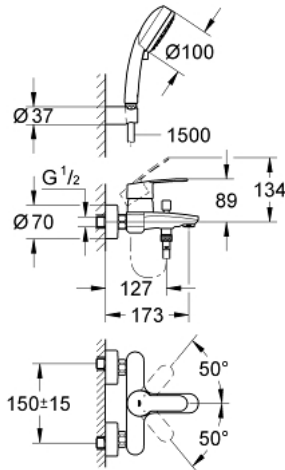

### 33 592 20A EUROSTYLE COSMOPOLITAN SINGLE-LEVER BATH MIXER 1/2"

#### PRODUCT DESCRIPTION

- Colour: chrome
- wall mounted
- metal lever
- GROHE SilkMove 46 mm ceramic cartridge
- GROHE LongLife finish
- adjustable flow rate limiter
- automatic diverter: bath/shower
- mousseur
- integrated non-return valve in the shower outlet 1/2"
- S-unions
- protected against backflow
- optional temperature limiter ref. no. 46 308
- with shower set
- hand shower Tempesta Cosmopolitan 100, 2 sprays (27 571)
- wall shower holder (27 056)
- shower hose Relexaflex 1500 mm 1/2" x 1/2" (28 151)

## 33 592 20A EUROSTYLE COSMOPOLITAN SINGLE-LEVER BATH MIXER 1/2"

### SPARE PARTS

- 1: Lever (Spare part-nr. 46752000)
- 2: Cap (Spare part-nr. 46427000)
- 3: Cartridge (Spare part-nr. 46048000)
- 4: Diverter knob (Spare part-nr. 64309000)
- 5: Diverter (Spare part-nr. 65655000)
- 6: Non-return valve (Spare part-nr. 08565000)
- 7: Mousseur (Spare part-nr. 13941000)
- 8: Screw connection 1/2" (Spare part-nr. 45044000)
- 9: S-union (Spare part-nr. 12662000)
- 10: Dirt strainer (Spare part-nr. 0700200M)
- 11: Temperature limiter (Spare part-nr. 46308000)\*
- 12: Extension 3/4", 20 mm (Spare part-nr. 0713000M)\*
- 13: Special spanner (Spare part-nr. 19377000)\*