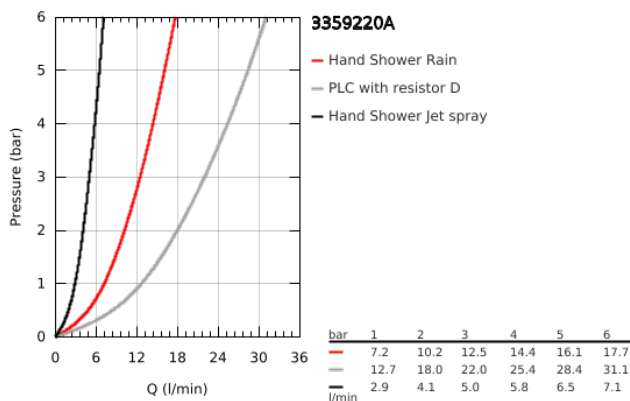

### 33 592 20A EUROSTYLE COSMOPOLITAN SINGLE-LEVER BATH MIXER 1/2"

#### PRODUCT DESCRIPTION

- Colour: chrome
- wall mounted
- metal lever
- GROHE SilkMove 46 mm ceramic cartridge
- GROHE LongLife finish
- adjustable flow rate limiter
- automatic diverter: bath/shower
- mousseur
- integrated non-return valve in the shower outlet 1/2"
- S-unions
- protected against backflow
- optional temperature limiter ref. no. 46 308
- with shower set
- hand shower Tempesta Cosmopolitan 100, 2 sprays (27 571)
- wall shower holder (27 056)
- shower hose Relexaflex 1500 mm 1/2" x 1/2" (28 151)

## 33 592 20A EUROSTYLE COSMOPOLITAN SINGLE-LEVER BATH MIXER 1/2"