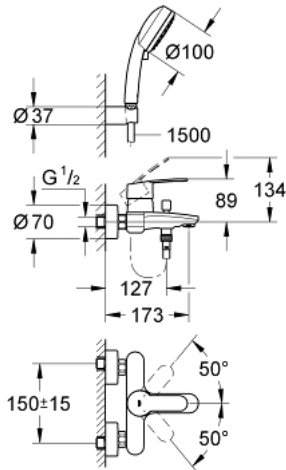

## 33 592 20A EUROSTYLE COSMOPOLITAN SINGLE-LEVER BATH MIXER 1/2"

### PRODUCT DESCRIPTION

- Tyc: Chrome
- wall mounted
- metal lever
- GROHE SilkMove 46 mm ceramic cartridge
- GROHE LongLife finish
- adjustable flow rate limiter
- automatic diverter: bath/shower
- mousseur
- integrated non-return valve in the shower outlet 1/2"
- S-unions
- protected against backflow
- optional temperature limiter ref. no. 46 308
- with shower set
- hand shower Tempesta Cosmopolitan 100, 2 sprays (27 571)
- wall shower holder (27 056)
- Relaxaflex hose 1500 mm 1/2" x 1/2" (28 151)

### SPARE PARTS

- 1: Lever (Spare part-nr. 46752000)
- 2: Cap (Spare part-nr. 46427000)
- 3: Cartridge (Spare part-nr. 46048000)
- 4: Diverter knob (Spare part-nr. 64309000)
- 5: Diverter (Spare part-nr. 65655000)
- 6: Non-return valve (Spare part-nr. 08565000)
- 7: Mousseur (Spare part-nr. 13941000)
- 8: Screw connection 1/2" (Spare part-nr. 45044000)
- 9: S-union (Spare part-nr. 12662000)
- 10: Dirt strainer (Spare part-nr. 0700200M)
- 11: Temperature limiter (Spare part-nr. 46308000)\*
- 12: Extension 3/4", 20 mm (Spare part-nr. 0713000M)\*
- 13: Special spanner (Spare part-nr. 19377000)\*