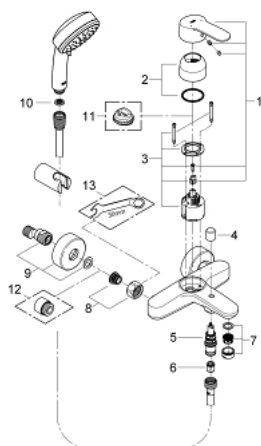

## 33 592 20A EUROSTYLE COSMOPOLITAN SINGLE-LEVER BATH MIXER 1/2"

### PRODUCT DESCRIPTION

- Tyc: Chrome
- wall mounted
- metal lever
- GROHE SilkMove 46 mm ceramic cartridge
- GROHE LongLife finish
- adjustable flow rate limiter
- automatic diverter: bath/shower
- mousseur
- integrated non-return valve in the shower outlet 1/2"
- S-unions
- protected against backflow
- optional temperature limiter ref. no. 46 308
- with shower set
- hand shower Tempesta Cosmopolitan 100, 2 sprays (27 571)
- wall shower holder (27 056)
- Relaxaflex hose 1500 mm 1/2" x 1/2" (28 151)

### SPARE PARTS

- 1: Lever (Spare part-nr. 46752000)
- 2: Cap (Spare part-nr. 46427000)
- 3: Cartridge (Spare part-nr. 46048000)
- 4: Diverter knob (Spare part-nr. 64309000)
- 5: Diverter (Spare part-nr. 65655000)
- 6: Non-return valve (Spare part-nr. 08565000)
- 7: Mousseur (Spare part-nr. 13941000)
- 8: Screw connection 1/2" (Spare part-nr. 45044000)
- 9: S-union (Spare part-nr. 12662000)
- 10: Dirt strainer (Spare part-nr. 0700200M)
- 11: Temperature limiter (Spare part-nr. 46308000)\*
- 12: Extension 3/4", 20 mm (Spare part-nr. 0713000M)\*
- 13: Special spanner (Spare part-nr. 19377000)\*