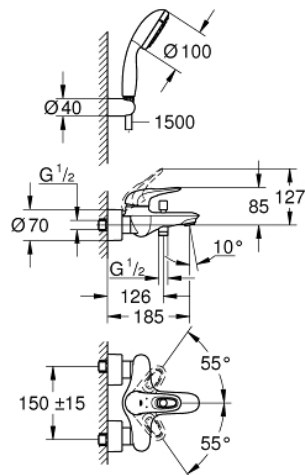

33 592 30A EUROSTYLE SINGLE-LEVER BATH MIXER 1/2"

PRODUCT DESCRIPTION

- Colour: chrome
- wall mounted
- loop metal lever
- GROHE SilkMove 35 mm ceramic cartridge
- with temperature limiter
- GROHE LongLife finish
- adjustable flow rate limiter
- automatic diverter: bath/shower
- mousseur
- shower outlet 1/2" with integrated non-return valve
- covered S-unions
- escutcheon and shaft sealing
- protected against backflow
- with shower set Tempesta
- consisting of:
 - hand shower Tempesta 100, 2 sprays, 9.5 l/min (26 161)
 - wall shower holder (28 605)
 - shower hose Relexaflex 1500 mm 1/2" x 1/2" (28 151)

33 592 30A EUROSTYLE SINGLE-LEVER BATH MIXER 1/2"

SPARE PARTS

- 1: Lever (Spare part-nr. 46940000)
- 2: Cap (Spare part-nr. 46436000)
- 3: Screw coupling (Spare part-nr. 46460000)
- 4: Cartridge (Spare part-nr. 46374000)
- 5: Diverter knob (Spare part-nr. 64309000)
- 6: Mousseur (Spare part-nr. 13952000)
- 7: Diverter (Spare part-nr. 65655000)
- 8: Non-return valve (Spare part-nr. 48276000)
- 9: Screw connection 1/2" (Spare part-nr. 45044000)
- 10: S-union (Spare part-nr. 12693000)
- 11: Dirt strainer (Spare part-nr. 0700200M)
- 12: Special spanner (Spare part-nr. 19377000)*
- 13: Extension 30 (Spare part-nr. 46238000)*