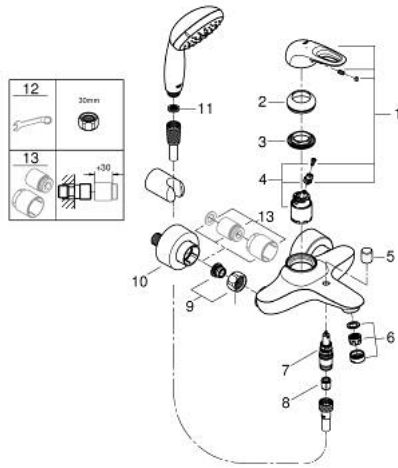

33 592 30A EUROSTYLE SINGLE-LEVER BATH MIXER 1/2"

PRODUCT DESCRIPTION

- Colour: chrome
- wall mounted
- loop metal lever
- GROHE SilkMove 35 mm ceramic cartridge
- with temperature limiter
- GROHE LongLife finish
- adjustable flow rate limiter
- automatic diverter: bath/shower
- mousseur
- shower outlet 1/2" with integrated non-return valve
- covered S-unions
- escutcheon and shaft sealing
- protected against backflow
- with shower set Tempesta
- consisting of:
 - hand shower Tempesta 100, 2 sprays, 9.5 l/min (26 161)
 - wall shower holder (28 605)
 - shower hose Relexaflex 1500 mm 1/2" x 1/2" (28 151)

33 592 30A EUROSTYLE SINGLE-LEVER BATH MIXER 1/2"

SPARE PARTS

- 1: Lever (Spare part-nr. 46940000)
- 2: Cap (Spare part-nr. 46436000)
- 3: Screw coupling (Spare part-nr. 46460000)
- 4: Cartridge (Spare part-nr. 46374000)
- 5: Diverter knob (Spare part-nr. 64309000)
- 6: Mousseur (Spare part-nr. 13952000)
- 7: Diverter (Spare part-nr. 65655000)
- 8: Non-return valve (Spare part-nr. 48276000)
- 9: Screw connection 1/2" (Spare part-nr. 45044000)
- 10: S-union (Spare part-nr. 12693000)
- 11: Dirt strainer (Spare part-nr. 0700200M)
- 12: Special spanner (Spare part-nr. 19377000)*
- 13: Extension 30 (Spare part-nr. 46238000)*