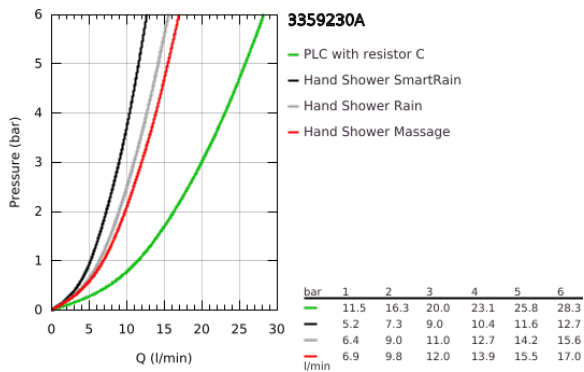

33 592 30A EUROSTYLE SINGLE-LEVER BATH MIXER 1/2"

PRODUCT DESCRIPTION

- Colour: chrome
- wall mounted
- loop metal lever
- GROHE SilkMove 35 mm ceramic cartridge
- with temperature limiter
- GROHE LongLife finish
- adjustable flow rate limiter
- automatic diverter: bath/shower
- mousseur
- shower outlet 1/2" with integrated non-return valve
- covered S-unions
- escutcheon and shaft sealing
- protected against backflow
- with shower set Tempesta
- consisting of:
 - hand shower Tempesta 100, 2 sprays, 9.5 l/min (26 161)
 - wall shower holder (28 605)
 - shower hose Relexaflex 1500 mm 1/2" x 1/2" (28 151)

33 592 30A EUROSTYLE SINGLE-LEVER BATH MIXER 1/2"

SPARE PARTS

- 1: Lever (Spare part-nr. 46940000)
- 2: Cap (Spare part-nr. 46436000)
- 3: Screw coupling (Spare part-nr. 46460000)
- 4: Cartridge (Spare part-nr. 46374000)
- 5: Diverter knob (Spare part-nr. 64309000)
- 6: Mousseur (Spare part-nr. 13952000)
- 7: Diverter (Spare part-nr. 65655000)
- 8: Non-return valve (Spare part-nr. 48276000)
- 9: Screw connection 1/2" (Spare part-nr. 45044000)
- 10: S-union (Spare part-nr. 12693000)
- 11: Dirt strainer (Spare part-nr. 0700200M)
- 12: Special spanner (Spare part-nr. 19377000)*
- 13: Extension 30 (Spare part-nr. 46238000)*