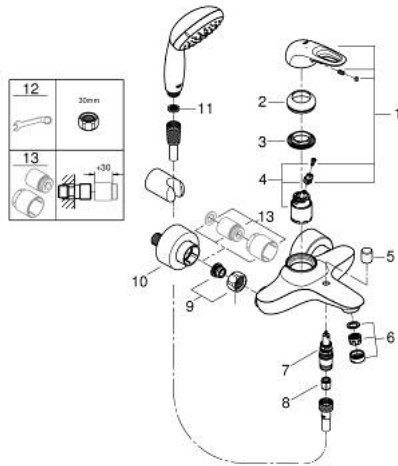

33 592 30A EUROSTYLE SINGLE-LEVER BATH MIXER 1/2"

PRODUCT DESCRIPTION

- Tyc: Chrome
- wall mounted
- loop metal lever
- GROHE SilkMove 35 mm ceramic cartridge
- with temperature limiter
- GROHE LongLife finish
- adjustable flow rate limiter
- automatic diverter: bath/shower
- mousseur
- shower outlet 1/2" with integrated non-return valve
- covered S-unions
- metal wall escutcheons
- protected against backflow
- with shower set Tempesta
- consisting of:
 - hand shower Tempesta 100, 2 sprays, 9.5 l/min (26 161)
 - wall shower holder (28 605)
 - Relexaflex hose 1500 mm 1/2" x 1/2" (28 151)

33 592 30A EUROSTYLE SINGLE-LEVER BATH MIXER 1/2"

SPARE PARTS

- 1: Lever (Spare part-nr. 46940000)
 - 2: Cap (Spare part-nr. 46436000)
 - 3: Screw coupling (Spare part-nr. 46460000)
 - 4: Cartridge (Spare part-nr. 46374000)
 - 5: Diverter knob (Spare part-nr. 64309000)
 - 6: Mousseur (Spare part-nr. 13952000)
 - 7: Diverter (Spare part-nr. 65655000)
 - 8: Non-return valve (Spare part-nr. 48276000)
 - 9: Screw connection 1/2" (Spare part-nr. 45044000)
 - 10: S-union (Spare part-nr. 12693000)
 - 11: Dirt strainer (Spare part-nr. 0700200M)
 - 12: Special spanner (Spare part-nr. 19377000)*
 - 13: Extension set, 30 mm (Spare part-nr. 46238000)*
- * Optional accessories