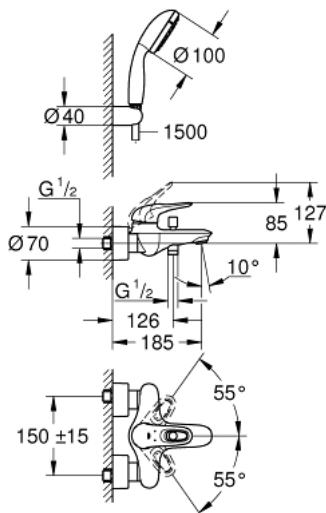

33 592 30A EUROSTYLE SINGLE-LEVER BATH MIXER 1/2"

PRODUCT DESCRIPTION

- Tyc: Chrome
- wall mounted
- loop metal lever
- GROHE SilkMove 35 mm ceramic cartridge
- with temperature limiter
- GROHE LongLife finish
- adjustable flow rate limiter
- automatic diverter: bath/shower
- mousseur
- shower outlet 1/2" with integrated non-return valve
- covered S-unions
- metal wall escutcheons
- protected against backflow
- with shower set Tempesta
- consisting of:
 - hand shower Tempesta 100, 2 sprays, 9.5 l/min (26 161)
 - wall shower holder (28 605)
 - Relexaflex hose 1500 mm 1/2" x 1/2" (28 151)

33 592 30A EUROSTYLE SINGLE-LEVER BATH MIXER 1/2"

SPARE PARTS

- 1: Lever (Spare part-nr. 46940000)
 - 2: Cap (Spare part-nr. 46436000)
 - 3: Screw coupling (Spare part-nr. 46460000)
 - 4: Cartridge (Spare part-nr. 46374000)
 - 5: Diverter knob (Spare part-nr. 64309000)
 - 6: Mousseur (Spare part-nr. 13952000)
 - 7: Diverter (Spare part-nr. 65655000)
 - 8: Non-return valve (Spare part-nr. 48276000)
 - 9: Screw connection 1/2" (Spare part-nr. 45044000)
 - 10: S-union (Spare part-nr. 12693000)
 - 11: Dirt strainer (Spare part-nr. 0700200M)
 - 12: Special spanner (Spare part-nr. 19377000)*
 - 13: Extension set, 30 mm (Spare part-nr. 46238000)*
- * Optional accessories