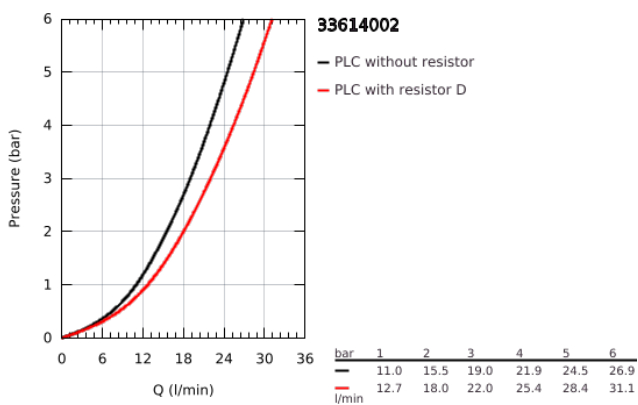

### 33 614 002 EUROSTYLE COSMOPOLITAN SINGLE-LEVER BATH MIXER 1/2"

**PRODUCT DESCRIPTION**

- Colour: chrome
- single hole installation
- metal lever
- GROHE SilkMove 46 mm ceramic cartridge
- GROHE LongLife finish
- adjustable flow rate limiter
- adjustable minimum flow rate 2.5 l/min
- automatic diverter: bath/shower
- mousseur
- integrated non-return valve in the shower outlet 1/2"
- flexible connection hoses
- protected against backflow
- optional temperature limiter ref. no. 46 308

## 33 614 002 EUROSTYLE COSMOPOLITAN SINGLE-LEVER BATH MIXER 1/2"