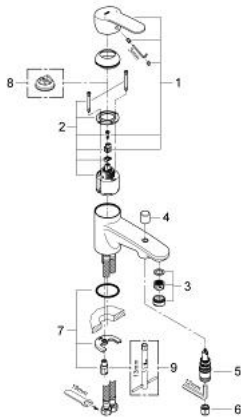

### 33 614 002 EUROSTYLE COSMOPOLITAN SINGLE-LEVER BATH MIXER 1/2"

**PRODUCT DESCRIPTION**

- Colour: chrome
- single hole installation
- metal lever
- GROHE SilkMove 46 mm ceramic cartridge
- GROHE LongLife finish
- adjustable flow rate limiter
- adjustable minimum flow rate 2.5 l/min
- automatic diverter: bath/shower
- mousseur
- integrated non-return valve in the shower outlet 1/2"
- flexible connection hoses
- protected against backflow
- optional temperature limiter ref. no. 46 308

## 33 614 002 EUROSTYLE COSMOPOLITAN SINGLE-LEVER BATH MIXER 1/2"

### SPARE PARTS

- 1: Lever (Spare part-nr. 46726000)
  - 2: Cartridge (Spare part-nr. 46588000)
  - 3: Mousseur (Spare part-nr. 13952000)
  - 4: Diverter knob (Spare part-nr. 48022000)
  - 5: Diverter (Spare part-nr. 65655000)
  - 6: Non-return valve (Spare part-nr. 08565000)
  - 7: Shank mounting kit (Spare part-nr. 46249000)
  - 8: Temperature limiter (Spare part-nr. 08791000)\*
  - 9: Mounting wrench (Spare part-nr. 19017000)\*
- \* Optional accessories