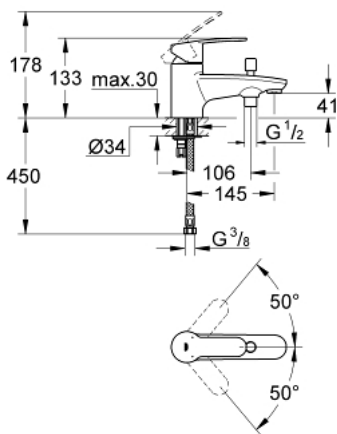

### 33 614 002 EUROSTYLE COSMOPOLITAN SINGLE-LEVER BATH MIXER 1/2"

**PRODUCT DESCRIPTION**

- Colour: chrome
- single hole installation
- metal lever
- GROHE SilkMove 46 mm ceramic cartridge
- GROHE LongLife finish
- adjustable flow rate limiter
- adjustable minimum flow rate 2.5 l/min
- automatic diverter: bath/shower
- mousseur
- integrated non-return valve in the shower outlet 1/2"
- flexible connection hoses
- protected against backflow
- optional temperature limiter ref. no. 46 308

## 33 614 002 EUROSTYLE COSMOPOLITAN SINGLE-LEVER BATH MIXER 1/2"

### SPARE PARTS

- 1: Lever (Spare part-nr. 46726000)
  - 2: Cartridge (Spare part-nr. 46588000)
  - 3: Mousseur (Spare part-nr. 13952000)
  - 4: Diverter knob (Spare part-nr. 48022000)
  - 5: Diverter (Spare part-nr. 65655000)
  - 6: Non-return valve (Spare part-nr. 08565000)
  - 7: Shank mounting kit (Spare part-nr. 46249000)
  - 8: Temperature limiter (Spare part-nr. 08791000)\*
  - 9: Mounting wrench (Spare part-nr. 19017000)\*
- \* Optional accessories