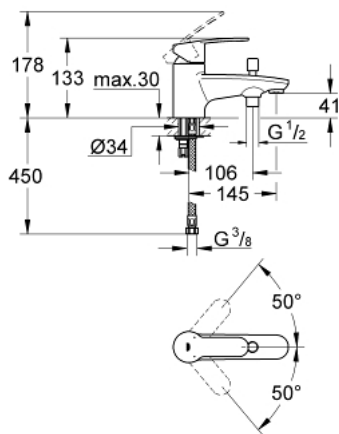

## 33 614 002 EUROSTYLE COSMOPOLITAN SINGLE-LEVER BATH MIXER 1/2"

### PRODUCT DESCRIPTION

- Tyc: Chrome
- single hole installation
- metal lever
- GROHE SilkMove 46 mm ceramic cartridge
- GROHE LongLife finish
- adjustable flow rate limiter
- adjustable minimum flow rate 2.5 l/min
- automatic diverter: bath/shower
- mousseur
- integrated non-return valve in the shower outlet 1/2"
- flexible connection hoses
- protected against backflow
- optional temperature limiter ref. no. 46 308

### SPARE PARTS

- 1: Lever (Spare part-nr. 46726000)
  - 2: Cartridge (Spare part-nr. 46588000)
  - 3: Mousseur (Spare part-nr. 13952000)
  - 4: Diverter knob (Spare part-nr. 48022000)
  - 5: Diverter (Spare part-nr. 65655000)
  - 6: Non-return valve (Spare part-nr. 08565000)
  - 7: Shank mounting kit (Spare part-nr. 46249000)
  - 8: Temperature limiter (Spare part-nr. 08791000)\*
  - 9: Mounting wrench (Spare part-nr. 19017000)\*
- \* Optional accessories