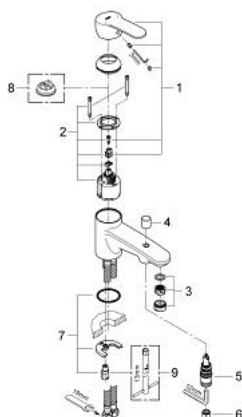

## 33 614 002 EUROSTYLE COSMOPOLITAN SINGLE-LEVER BATH MIXER 1/2"

### PRODUCT DESCRIPTION

- Tyc: Chrome
- single hole installation
- metal lever
- GROHE SilkMove 46 mm ceramic cartridge
- GROHE LongLife finish
- adjustable flow rate limiter
- adjustable minimum flow rate 2.5 l/min
- automatic diverter: bath/shower
- mousseur
- integrated non-return valve in the shower outlet 1/2"
- flexible connection hoses
- protected against backflow
- optional temperature limiter ref. no. 46 308

### SPARE PARTS

- 1: Lever (Spare part-nr. 46726000)
  - 2: Cartridge (Spare part-nr. 46588000)
  - 3: Mousseur (Spare part-nr. 13952000)
  - 4: Diverter knob (Spare part-nr. 48022000)
  - 5: Diverter (Spare part-nr. 65655000)
  - 6: Non-return valve (Spare part-nr. 08565000)
  - 7: Shank mounting kit (Spare part-nr. 46249000)
  - 8: Temperature limiter (Spare part-nr. 08791000)\*
  - 9: Mounting wrench (Spare part-nr. 19017000)\*
- \* Optional accessories