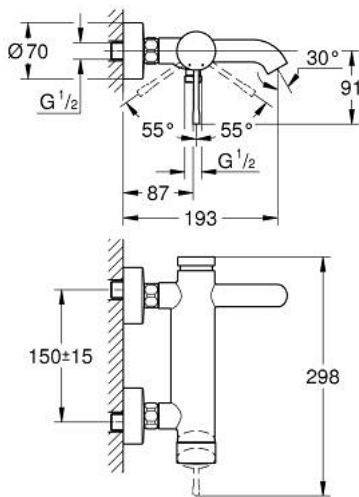

### 33 624 001 ESSENCE SINGLE-LEVER BATH MIXER 1/2"

#### PRODUCT DESCRIPTION

- Colour: chrome
- wall mounted
- metal lever
- GROHE SilkMove 35 mm ceramic cartridge
- with temperature limiter
- GROHE LongLife finish
- automatic diverter: bath/shower
- mousseur
- shower outlet 1/2"
- integrated non-return valve
- S-unions
- protected against backflow
- min. recommended pressure 1.0 bar

## 33 624 001 ESSENCE SINGLE-LEVER BATH MIXER 1/2"

### SPARE PARTS

- 1: Lever (Spare part-nr. 46916000)
- 2: Screw coupling (Spare part-nr. 46460000)
- 3: Cartridge (Spare part-nr. 46374000)
- 4: S-union (Spare part-nr. 12662000)
- 5: Screw connection 1/2" (Spare part-nr. 45044000)
- 6: Diverter (Spare part-nr. 46920000)
- 7: Non-return valve (Spare part-nr. 08565000)
- 8: Mousseur (Spare part-nr. 13926000)
- 9: Extension 3/4", 20 mm (Spare part-nr. 0713000M)\*
- 10: Special spanner (Spare part-nr. 19377000)\*