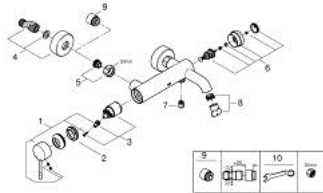

33 624 001 ESSENCE SINGLE-LEVER BATH MIXER 1/2"

PRODUCT DESCRIPTION

- Tyc: Chrome
- wall mounted
- metal lever
- GROHE SilkMove 35 mm ceramic cartridge
- with temperature limiter
- GROHE LongLife finish
- automatic diverter: bath/shower
- mousseur
- shower outlet 1/2"
- integrated non-return valve
- S-unions
- protected against backflow
- min. recommended pressure 1.0 bar

33 624 001 ESSENCE SINGLE-LEVER BATH MIXER 1/2"

SPARE PARTS

- 1: Lever (Spare part-nr. 46916000)
- 2: Screw coupling (Spare part-nr. 46460000)
- 3: Cartridge (Spare part-nr. 46374000)
- 4: S-union (Spare part-nr. 12662000)
- 5: Screw connection 1/2" (Spare part-nr. 45044000)
- 6: Diverter (Spare part-nr. 46920000)
- 7: Non-return valve (Spare part-nr. 08565000)
- 8: Mousseur (Spare part-nr. 13926000)
- 9: Extension 3/4", 20 mm (Spare part-nr. 0713000M)*
- 10: Special spanner (Spare part-nr. 19377000)*