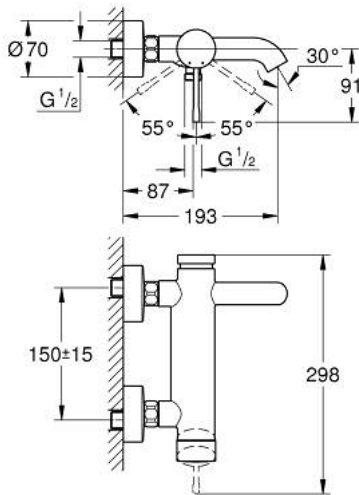

33 624 001 ESSENCE SINGLE-LEVER BATH MIXER 1/2"

PRODUCT DESCRIPTION

- Tyc: Chrome
- wall mounted
- metal lever
- GROHE SilkMove 35 mm ceramic cartridge
- with temperature limiter
- GROHE LongLife finish
- automatic diverter: bath/shower
- mousseur
- shower outlet 1/2"
- integrated non-return valve
- S-unions
- protected against backflow
- min. recommended pressure 1.0 bar

33 624 001 ESSENCE SINGLE-LEVER BATH MIXER 1/2"

SPARE PARTS

- 1: Lever (Spare part-nr. 46916000)
- 2: Screw coupling (Spare part-nr. 46460000)
- 3: Cartridge (Spare part-nr. 46374000)
- 4: S-union (Spare part-nr. 12662000)
- 5: Screw connection 1/2" (Spare part-nr. 45044000)
- 6: Diverter (Spare part-nr. 46920000)
- 7: Non-return valve (Spare part-nr. 08565000)
- 8: Mousseur (Spare part-nr. 13926000)
- 9: Extension 3/4", 20 mm (Spare part-nr. 0713000M)*
- 10: Special spanner (Spare part-nr. 19377000)*