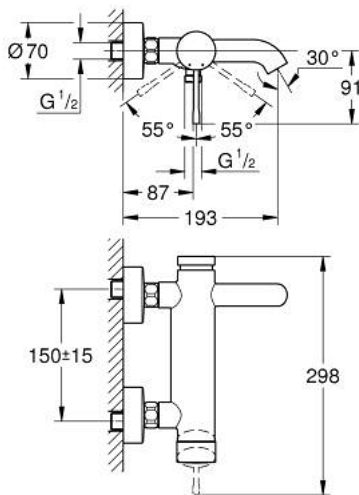

33 624 A01 ESSENCE SINGLE-LEVER BATH MIXER 1/2"

PRODUCT DESCRIPTION

- Colour: hard graphite
- wall mounted
- metal lever
- GROHE SilkMove 35 mm ceramic cartridge
- with temperature limiter
- GROHE LongLife finish
- automatic diverter: bath/shower
- mousseur
- shower outlet 1/2"
- integrated non-return valve
- S-unions
- protected against backflow
- min. recommended pressure 1.0 bar