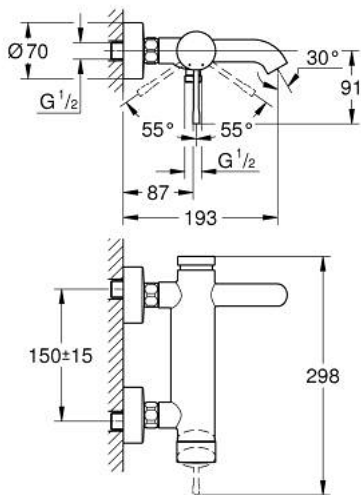

## 33 624 A01 ESSENCE SINGLE-LEVER BATH MIXER 1/2"

### PRODUCT DESCRIPTION

- Tyc: hard graphite
- wall mounted
- metal lever
- GROHE SilkMove 35 mm ceramic cartridge
- with temperature limiter
- GROHE LongLife finish
- automatic diverter: bath/shower
- mousseur
- shower outlet 1/2"
- integrated non-return valve
- S-unions
- protected against backflow
- min. recommended pressure 1.0 bar