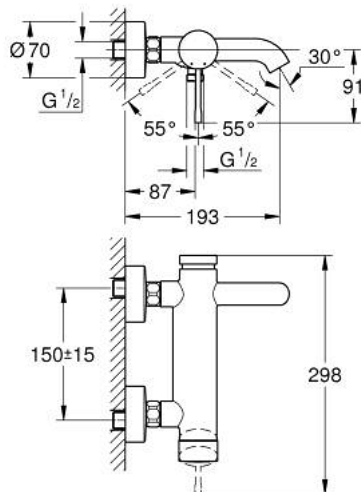

33 624 AL1 ESSENCE SINGLE-LEVER BATH MIXER 1/2"

PRODUCT DESCRIPTION

- Colour: brushed hard graphite
- wall mounted
- metal lever
- GROHE SilkMove 35 mm ceramic cartridge
- with temperature limiter
- GROHE LongLife finish
- automatic diverter: bath/shower
- mousseur
- shower outlet 1/2"
- integrated non-return valve
- S-unions
- protected against backflow
- min. recommended pressure 1.0 bar

33 624 AL1 ESSENCE SINGLE-LEVER BATH MIXER 1/2"

SPARE PARTS

- 1: Lever (Spare part-nr. 46916AL0)
- 2: Screw coupling (Spare part-nr. 46460000)
- 3: Cartridge (Spare part-nr. 46374000)
- 4: S-union (Spare part-nr. 12662AL0)
- 5: Screw connection 1/2" (Spare part-nr. 45044AL0)
- 6: Diverter (Spare part-nr. 46920AL0)
- 7: Non-return valve (Spare part-nr. 08565000)
- 8: Mousseur (Spare part-nr. 13926000)
- 9: Extension 3/4", 20 mm (Spare part-nr. 0713000M)*
- 10: Special spanner (Spare part-nr. 19377000)*