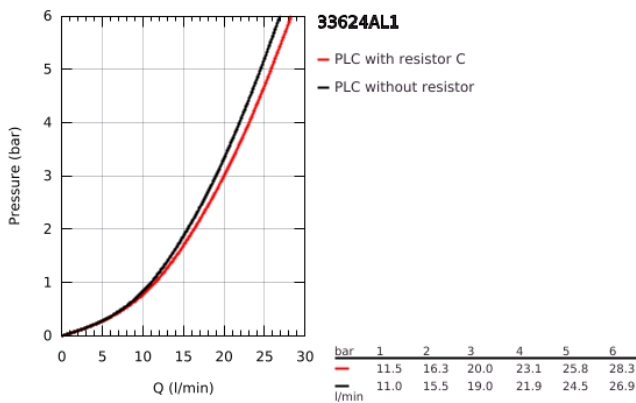

33 624 AL1 ESSENCE SINGLE-LEVER BATH MIXER 1/2"

PRODUCT DESCRIPTION

- Colour: brushed hard graphite
- wall mounted
- metal lever
- GROHE SilkMove 35 mm ceramic cartridge
- with temperature limiter
- GROHE LongLife finish
- automatic diverter: bath/shower
- mousseur
- shower outlet 1/2"
- integrated non-return valve
- S-unions
- protected against backflow
- min. recommended pressure 1.0 bar

33 624 AL1 ESSENCE SINGLE-LEVER BATH MIXER 1/2"

SPARE PARTS

- 1: Lever (Spare part-nr. 46916AL0)
- 2: Screw coupling (Spare part-nr. 46460000)
- 3: Cartridge (Spare part-nr. 46374000)
- 4: S-union (Spare part-nr. 12662AL0)
- 5: Screw connection 1/2" (Spare part-nr. 45044AL0)
- 6: Diverter (Spare part-nr. 46920AL0)
- 7: Non-return valve (Spare part-nr. 08565000)
- 8: Mousseur (Spare part-nr. 13926000)
- 9: Extension 3/4", 20 mm (Spare part-nr. 0713000M)*
- 10: Special spanner (Spare part-nr. 19377000)*