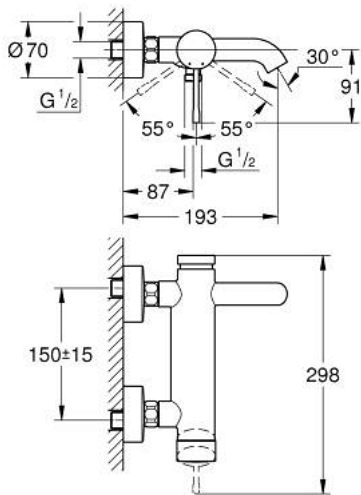

33 624 AL1 ESSENCE SINGLE-LEVER BATH MIXER 1/2"

PRODUCT DESCRIPTION

- Tyc: brushed hard graphite
- wall mounted
- metal lever
- GROHE SilkMove 35 mm ceramic cartridge
- with temperature limiter
- GROHE LongLife finish
- automatic diverter: bath/shower
- mousseur
- shower outlet 1/2"
- integrated non-return valve
- S-unions
- protected against backflow
- min. recommended pressure 1.0 bar

33 624 AL1 ESSENCE SINGLE-LEVER BATH MIXER 1/2"

SPARE PARTS

- 1: Lever (Spare part-nr. 46916AL0)
- 2: Screw coupling (Spare part-nr. 46460000)
- 3: Cartridge (Spare part-nr. 46374000)
- 4: S-union (Spare part-nr. 12662AL0)
- 5: Screw connection 1/2" (Spare part-nr. 45044AL0)
- 6: Diverter (Spare part-nr. 46920AL0)
- 7: Non-return valve (Spare part-nr. 08565000)
- 8: Mousseur (Spare part-nr. 13926000)
- 9: Extension 3/4", 20 mm (Spare part-nr. 0713000M)*
- 10: Special spanner (Spare part-nr. 19377000)*