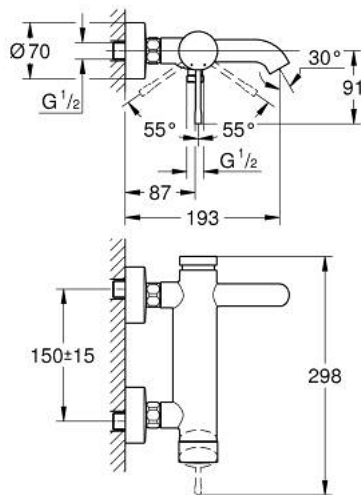

33 624 DA1 ESSENCE SINGLE-LEVER BATH MIXER 1/2"

PRODUCT DESCRIPTION

- Colour: warm sunset
- wall mounted
- metal lever
- GROHE SilkMove 35 mm ceramic cartridge
- with temperature limiter
- GROHE LongLife finish
- automatic diverter: bath/shower
- mousseur
- shower outlet 1/2"
- integrated non-return valve
- S-unions
- protected against backflow
- min. recommended pressure 1.0 bar