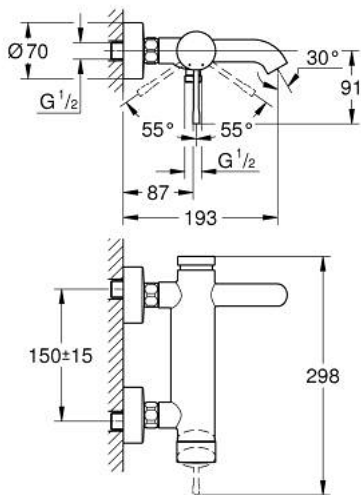

## 33 624 DA1 ESSENCE SINGLE-LEVER BATH MIXER 1/2"

### PRODUCT DESCRIPTION

- Tyc: warm sunset
- wall mounted
- metal lever
- GROHE SilkMove 35 mm ceramic cartridge
- with temperature limiter
- GROHE LongLife finish
- automatic diverter: bath/shower
- mousseur
- shower outlet 1/2"
- integrated non-return valve
- S-unions
- protected against backflow
- min. recommended pressure 1.0 bar