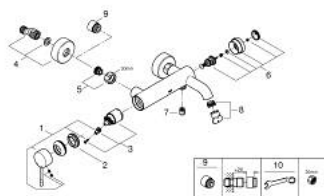

### 33 624 DC1 ESSENCE SINGLE-LEVER BATH MIXER 1/2"

#### PRODUCT DESCRIPTION

- Colour: supersteel
- wall mounted
- metal lever
- GROHE SilkMove 35 mm ceramic cartridge
- with temperature limiter
- GROHE LongLife finish
- automatic diverter: bath/shower
- mousseur
- shower outlet 1/2"
- integrated non-return valve
- S-unions
- protected against backflow
- min. recommended pressure 1.0 bar

## 33 624 DC1 ESSENCE SINGLE-LEVER BATH MIXER 1/2"

### SPARE PARTS

- 1: Lever (Spare part-nr. 46916DC0)
- 2: Screw coupling (Spare part-nr. 46460000)
- 3: Cartridge (Spare part-nr. 46374000)
- 4: S-union (Spare part-nr. 12662DC0)
- 5: Screw connection 1/2" (Spare part-nr. 45044DC0)
- 6: Diverter (Spare part-nr. 46920DC0)
- 7: Non-return valve (Spare part-nr. 08565000)
- 8: Mousseur (Spare part-nr. 13926000)
- 9: Extension 3/4", 20 mm (Spare part-nr. 0713000M)\*
- 10: Special spanner (Spare part-nr. 19377000)\*