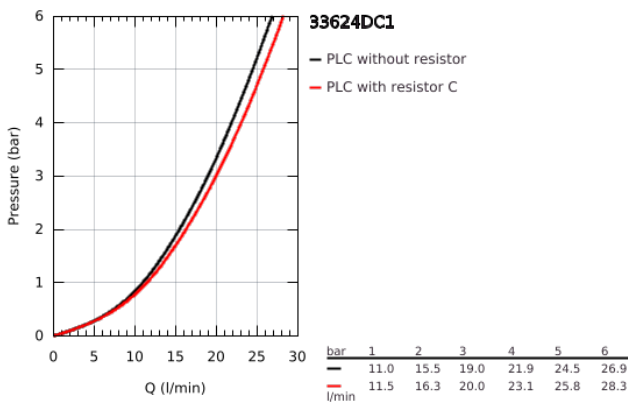

### 33 624 DC1 ESSENCE SINGLE-LEVER BATH MIXER 1/2"

#### PRODUCT DESCRIPTION

- Colour: supersteel
- wall mounted
- metal lever
- GROHE SilkMove 35 mm ceramic cartridge
- with temperature limiter
- GROHE LongLife finish
- automatic diverter: bath/shower
- mousseur
- shower outlet 1/2"
- integrated non-return valve
- S-unions
- protected against backflow
- min. recommended pressure 1.0 bar