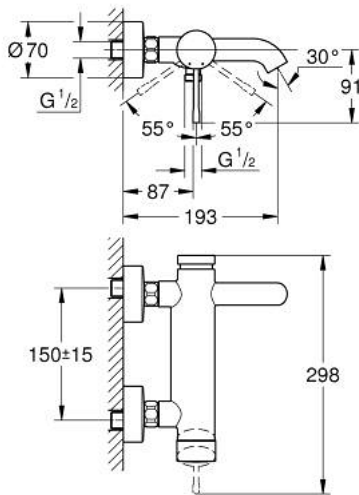

### 33 624 DC1 ESSENCE SINGLE-LEVER BATH MIXER 1/2"

#### PRODUCT DESCRIPTION

- Colour: supersteel
- wall mounted
- metal lever
- GROHE SilkMove 35 mm ceramic cartridge
- with temperature limiter
- GROHE LongLife finish
- automatic diverter: bath/shower
- mousseur
- shower outlet 1/2"
- integrated non-return valve
- S-unions
- protected against backflow
- min. recommended pressure 1.0 bar

## 33 624 DC1 ESSENCE SINGLE-LEVER BATH MIXER 1/2"

### SPARE PARTS

- 1: Lever (Spare part-nr. 46916DC0)
- 2: Screw coupling (Spare part-nr. 46460000)
- 3: Cartridge (Spare part-nr. 46374000)
- 4: S-union (Spare part-nr. 12662DC0)
- 5: Screw connection 1/2" (Spare part-nr. 45044DC0)
- 6: Diverter (Spare part-nr. 46920DC0)
- 7: Non-return valve (Spare part-nr. 08565000)
- 8: Mousseur (Spare part-nr. 13926000)
- 9: Extension 3/4", 20 mm (Spare part-nr. 0713000M)\*
- 10: Special spanner (Spare part-nr. 19377000)\*