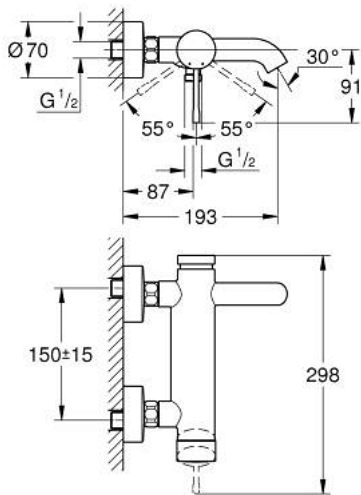

## 33 624 DC1 ESSENCE SINGLE-LEVER BATH MIXER 1/2"

### PRODUCT DESCRIPTION

- Typ: supersteel
- wall mounted
- metal lever
- GROHE SilkMove 35 mm ceramic cartridge
- with temperature limiter
- GROHE LongLife finish
- automatic diverter: bath/shower
- mousseur
- shower outlet 1/2"
- integrated non-return valve
- S-unions
- protected against backflow
- min. recommended pressure 1.0 bar

### SPARE PARTS

- 1: Lever (Spare part-nr. 46916DC0)
- 2: Screw coupling (Spare part-nr. 46460000)
- 3: Cartridge (Spare part-nr. 46374000)
- 4: S-union (Spare part-nr. 12662DC0)
- 5: Screw connection 1/2" (Spare part-nr. 45044DC0)
- 6: Diverter (Spare part-nr. 46920DC0)
- 7: Non-return valve (Spare part-nr. 08565000)
- 8: Mousseur (Spare part-nr. 13926000)
- 9: Extension 3/4", 20 mm (Spare part-nr. 0713000M)\*
- 10: Special spanner (Spare part-nr. 19377000)\*