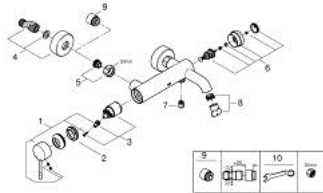

## 33 624 DC1 ESSENCE SINGLE-LEVER BATH MIXER 1/2"

### PRODUCT DESCRIPTION

- Typ: supersteel
- wall mounted
- metal lever
- GROHE SilkMove 35 mm ceramic cartridge
- with temperature limiter
- GROHE LongLife finish
- automatic diverter: bath/shower
- mousseur
- shower outlet 1/2"
- integrated non-return valve
- S-unions
- protected against backflow
- min. recommended pressure 1.0 bar

### SPARE PARTS

- 1: Lever (Spare part-nr. 46916DC0)
- 2: Screw coupling (Spare part-nr. 46460000)
- 3: Cartridge (Spare part-nr. 46374000)
- 4: S-union (Spare part-nr. 12662DC0)
- 5: Screw connection 1/2" (Spare part-nr. 45044DC0)
- 6: Diverter (Spare part-nr. 46920DC0)
- 7: Non-return valve (Spare part-nr. 08565000)
- 8: Mousseur (Spare part-nr. 13926000)
- 9: Extension 3/4", 20 mm (Spare part-nr. 0713000M)\*
- 10: Special spanner (Spare part-nr. 19377000)\*