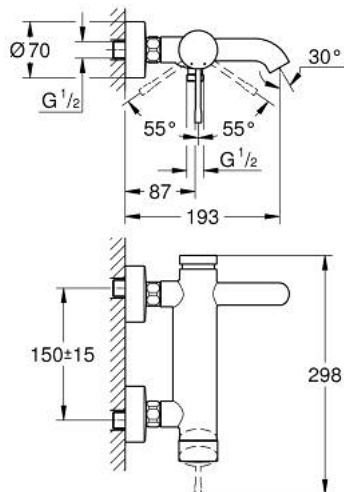

### 33 624 DL1 ESSENCE SINGLE-LEVER BATH MIXER 1/2"

**PRODUCT DESCRIPTION**

- Colour: brushed warm sunset
- wall mounted
- metal lever
- GROHE SilkMove 35 mm ceramic cartridge
- with temperature limiter
- GROHE LongLife finish
- automatic diverter: bath/shower
- mousseur
- shower outlet 1/2"
- integrated non-return valve
- S-unions
- protected against backflow
- min. recommended pressure 1.0 bar