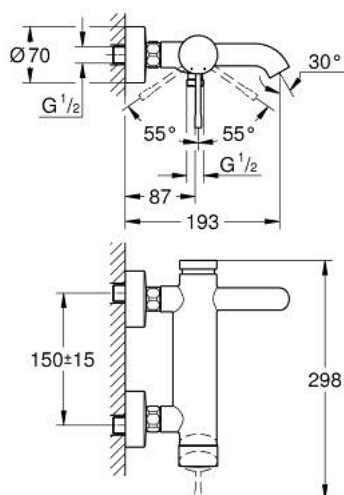

33 624 DL1 ESSENCE SINGLE-LEVER BATH MIXER 1/2"

PRODUCT DESCRIPTION

- Tyc: brushed warm sunset
- wall mounted
- metal lever
- GROHE SilkMove 35 mm ceramic cartridge
- with temperature limiter
- GROHE LongLife finish
- automatic diverter: bath/shower
- mousseur
- shower outlet 1/2"
- integrated non-return valve
- S-unions
- protected against backflow
- min. recommended pressure 1.0 bar