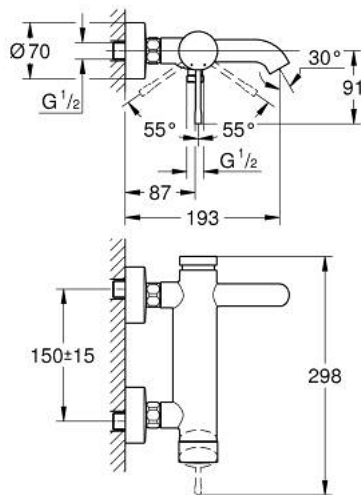

33 624 GL1 ESSENCE SINGLE-LEVER BATH MIXER 1/2"

PRODUCT DESCRIPTION

- Colour: cool sunrise
- wall mounted
- metal lever
- GROHE SilkMove 35 mm ceramic cartridge
- with temperature limiter
- GROHE LongLife finish
- automatic diverter: bath/shower
- mousseur
- shower outlet 1/2"
- integrated non-return valve
- S-unions
- protected against backflow
- min. recommended pressure 1.0 bar