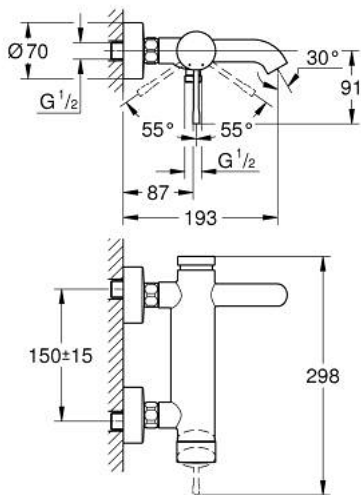

33 624 GL1 ESSENCE SINGLE-LEVER BATH MIXER 1/2"

PRODUCT DESCRIPTION

- Typ: cool sunrise
- wall mounted
- metal lever
- GROHE SilkMove 35 mm ceramic cartridge
- with temperature limiter
- GROHE LongLife finish
- automatic diverter: bath/shower
- mousseur
- shower outlet 1/2"
- integrated non-return valve
- S-unions
- protected against backflow
- min. recommended pressure 1.0 bar