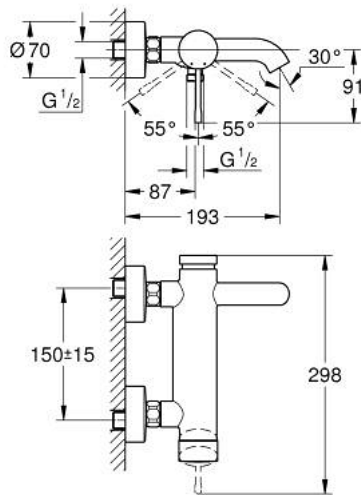

33 624 GN1 ESSENCE SINGLE-LEVER BATH MIXER 1/2"

PRODUCT DESCRIPTION

- Colour: brushed cool sunrise
- wall mounted
- metal lever
- GROHE SilkMove 35 mm ceramic cartridge
- with temperature limiter
- GROHE LongLife finish
- automatic diverter: bath/shower
- mousseur
- shower outlet 1/2"
- integrated non-return valve
- S-unions
- protected against backflow
- min. recommended pressure 1.0 bar