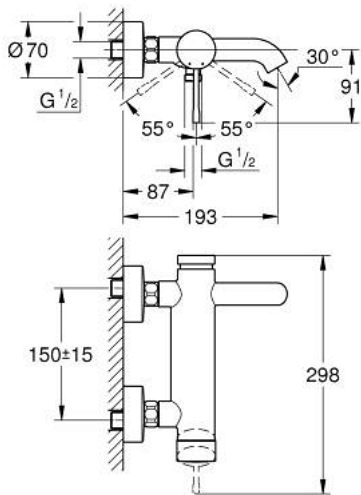

33 624 GN1 ESSENCE SINGLE-LEVER BATH MIXER 1/2"

PRODUCT DESCRIPTION

- Tyc: brushed cool sunrise
- wall mounted
- metal lever
- GROHE SilkMove 35 mm ceramic cartridge
- with temperature limiter
- GROHE LongLife finish
- automatic diverter: bath/shower
- mousseur
- shower outlet 1/2"
- integrated non-return valve
- S-unions
- protected against backflow
- min. recommended pressure 1.0 bar