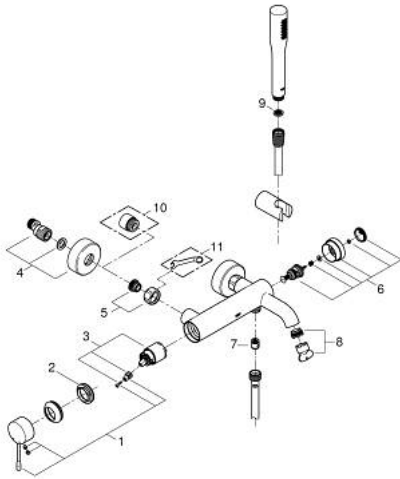

### 33 628 001 ESSENCE SINGLE-LEVER BATH MIXER 1/2"

#### PRODUCT DESCRIPTION

- Colour: chrome
- wall mounted
- metal lever
- GROHE SilkMove 35 mm ceramic cartridge
- with temperature limiter
- GROHE LongLife finish
- automatic diverter: bath/shower
- mousseur
- shower outlet 1/2"
- integrated non-return valve
- S-unions
- protected against backflow
- with shower set
- consisting of:
  - wall shower holder Tempesta Cosmopolitan 100 (27 594 000)
  - Euphoria Cosmopolitan Stick hand shower 1 spray (27 367)
  - Silverflex shower hose 1500 mm 1/2" x 1/2" (28 364)
- min. recommended pressure 1.0 bar

## 33 628 001 ESSENCE SINGLE-LEVER BATH MIXER 1/2"

### SPARE PARTS

- 1: Lever (Spare part-nr. 46916000)
- 2: Screw coupling (Spare part-nr. 46460000)
- 3: Cartridge (Spare part-nr. 46374000)
- 4: S-union (Spare part-nr. 12662000)
- 5: Screw connection 1/2" (Spare part-nr. 45044000)
- 6: Diverter (Spare part-nr. 46920000)
- 7: Non-return valve (Spare part-nr. 08565000)
- 8: Mousseur (Spare part-nr. 13926000)
- 9: Dirt strainer (Spare part-nr. 0700200M)
- 10: Extension 3/4", 20 mm (Spare part-nr. 0713000M)\*
- 11: Special spanner (Spare part-nr. 19377000)\*