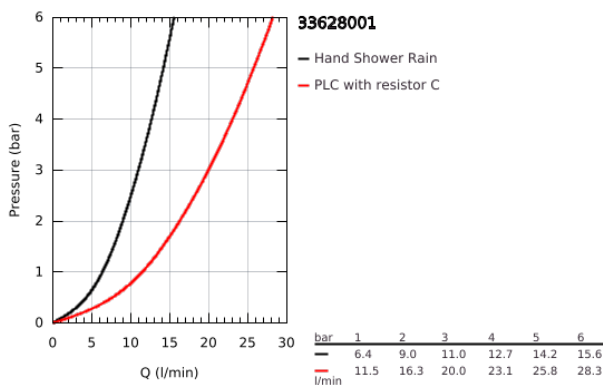

### 33 628 001 ESSENCE SINGLE-LEVER BATH MIXER 1/2"

#### PRODUCT DESCRIPTION

- Colour: chrome
- wall mounted
- metal lever
- GROHE SilkMove 35 mm ceramic cartridge
- with temperature limiter
- GROHE LongLife finish
- automatic diverter: bath/shower
- mousseur
- shower outlet 1/2"
- integrated non-return valve
- S-unions
- protected against backflow
- with shower set
- consisting of:
  - wall shower holder Tempesta Cosmopolitan 100 (27 594 000)
  - Euphoria Cosmopolitan Stick hand shower 1 spray (27 367)
  - Silverflex shower hose 1500 mm 1/2" x 1/2" (28 364)
- min. recommended pressure 1.0 bar