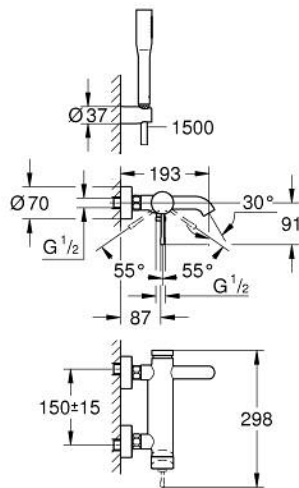

### 33 628 001 ESSENCE SINGLE-LEVER BATH MIXER 1/2"

#### PRODUCT DESCRIPTION

- Colour: chrome
- wall mounted
- metal lever
- GROHE SilkMove 35 mm ceramic cartridge
- with temperature limiter
- GROHE LongLife finish
- automatic diverter: bath/shower
- mousseur
- shower outlet 1/2"
- integrated non-return valve
- S-unions
- protected against backflow
- with shower set
- consisting of:
  - wall shower holder Tempesta Cosmopolitan 100 (27 594 000)
  - Euphoria Cosmopolitan Stick hand shower 1 spray (27 367)
  - Silverflex shower hose 1500 mm 1/2" x 1/2" (28 364)
- min. recommended pressure 1.0 bar

## 33 628 001 ESSENCE SINGLE-LEVER BATH MIXER 1/2"

### SPARE PARTS

- 1: Lever (Spare part-nr. 46916000)
- 2: Screw coupling (Spare part-nr. 46460000)
- 3: Cartridge (Spare part-nr. 46374000)
- 4: S-union (Spare part-nr. 12662000)
- 5: Screw connection 1/2" (Spare part-nr. 45044000)
- 6: Diverter (Spare part-nr. 46920000)
- 7: Non-return valve (Spare part-nr. 08565000)
- 8: Mousseur (Spare part-nr. 13926000)
- 9: Dirt strainer (Spare part-nr. 0700200M)
- 10: Extension 3/4", 20 mm (Spare part-nr. 0713000M)\*
- 11: Special spanner (Spare part-nr. 19377000)\*