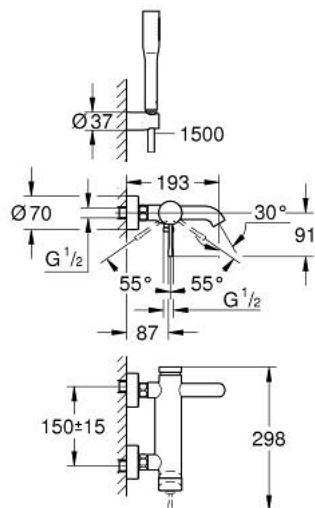

33 628 001 ESSENCE SINGLE-LEVER BATH MIXER 1/2"

PRODUCT DESCRIPTION

- Tyc: Chrome
- wall mounted
- metal lever
- GROHE SilkMove 35 mm ceramic cartridge
- with temperature limiter
- GROHE LongLife finish
- automatic diverter: bath/shower
- mousseur
- shower outlet 1/2"
- integrated non-return valve
- S-unions
- protected against backflow
- with shower set
- consisting of:
 - wall shower holder Tempesta Cosmopolitan 100 (27 594 000)
 - Euphoria Cosmopolitan Stick hand shower 1 spray (27 367)
 - Silverflex shower hose 1500 mm 1/2" x 1/2" (28 364)
- min. recommended pressure 1.0 bar

33 628 001 ESSENCE SINGLE-LEVER BATH MIXER 1/2"

SPARE PARTS

- 1: Lever (Spare part-nr. 46916000)
- 2: Screw coupling (Spare part-nr. 46460000)
- 3: Cartridge (Spare part-nr. 46374000)
- 4: S-union (Spare part-nr. 12662000)
- 5: Screw connection 1/2" (Spare part-nr. 45044000)
- 6: Diverter (Spare part-nr. 46920000)
- 7: Non-return valve (Spare part-nr. 08565000)
- 8: Mousseur (Spare part-nr. 13926000)
- 9: Dirt strainer (Spare part-nr. 0700200M)
- 10: Extension 3/4", 20 mm (Spare part-nr. 0713000M)*
- 11: Special spanner (Spare part-nr. 19377000)*