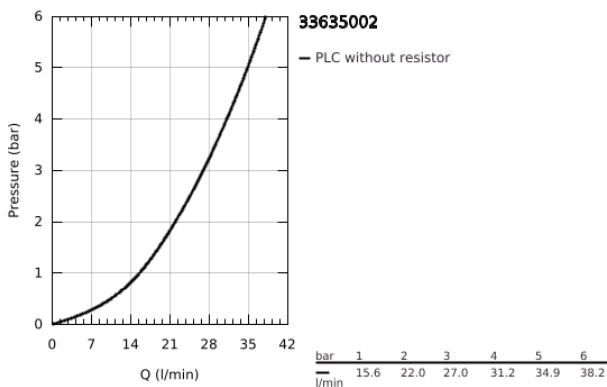

### 33 635 002 EUROSTYLE COSMOPOLITAN SINGLE-LEVER SHOWER MIXER 1/2"

#### PRODUCT DESCRIPTION

- Colour: chrome
- wall installation
- GROHE SilkMove 46 mm ceramic cartridge
- GROHE LongLife finish
- consisting of:
- set for final installation
- rough-in set for wall mounted shower mixer
- adjustable flow rate limiter
- adjustable minimum flow rate 2.5 l/min
- metal lever
- escutcheon and shaft sealing
- metal escutcheon
- screwed
- optional temperature limiter

## 33 635 002 EUROSTYLE COSMOPOLITAN SINGLE-LEVER SHOWER MIXER 1/2"