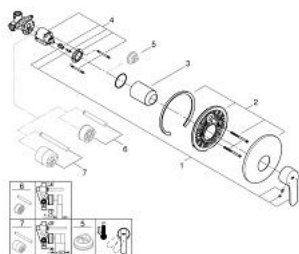

### 33 635 002 EUROSTYLE COSMOPOLITAN SINGLE-LEVER SHOWER MIXER 1/2"

#### PRODUCT DESCRIPTION

- Colour: chrome
- wall installation
- GROHE SilkMove 46 mm ceramic cartridge
- GROHE LongLife finish
- consisting of:
- set for final installation
- rough-in set for wall mounted shower mixer
- adjustable flow rate limiter
- adjustable minimum flow rate 2.5 l/min
- metal lever
- escutcheon and shaft sealing
- metal escutcheon
- screwed
- optional temperature limiter

## 33 635 002 EUROSTYLE COSMOPOLITAN SINGLE-LEVER SHOWER MIXER 1/2"

### SPARE PARTS

- 1: Lever (Spare part-nr. 46752000)
- 2: Escutcheon (Spare part-nr. 46904000)
- 3: Cap (Spare part-nr. 06874000)
- 4: Cartridge (Spare part-nr. 46048000)
- 5: Temperature limiter (Spare part-nr. 46375000)\*
- 6: Extension set (Spare part-nr. 46191000)\*
- 7: Extension set (Spare part-nr. 46343000)\*