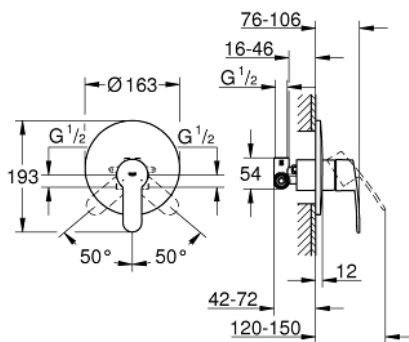

### 33 635 002 EUROSTYLE COSMOPOLITAN SINGLE-LEVER SHOWER MIXER 1/2"

#### PRODUCT DESCRIPTION

- Colour: chrome
- wall installation
- GROHE SilkMove 46 mm ceramic cartridge
- GROHE LongLife finish
- consisting of:
- set for final installation
- rough-in set for wall mounted shower mixer
- adjustable flow rate limiter
- adjustable minimum flow rate 2.5 l/min
- metal lever
- escutcheon and shaft sealing
- metal escutcheon
- screwed
- optional temperature limiter

## 33 635 002 EUROSTYLE COSMOPOLITAN SINGLE-LEVER SHOWER MIXER 1/2"

### SPARE PARTS

- 1: Lever (Spare part-nr. 46752000)
- 2: Escutcheon (Spare part-nr. 46904000)
- 3: Cap (Spare part-nr. 06874000)
- 4: Cartridge (Spare part-nr. 46048000)
- 5: Temperature limiter (Spare part-nr. 46375000)\*
- 6: Extension set (Spare part-nr. 46191000)\*
- 7: Extension set (Spare part-nr. 46343000)\*