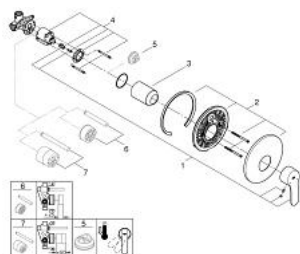

## 33 635 002 EUROSTYLE COSMOPOLITAN SINGLE-LEVER SHOWER MIXER 1/2"

### PRODUCT DESCRIPTION

- Tyc: Chrome
- wall installation
- GROHE SilkMove 46 mm ceramic cartridge
- GROHE LongLife finish
- consisting of:
- set for final installation
- rough-in set for wall mounted shower mixer
- adjustable flow rate limiter
- adjustable minimum flow rate 2.5 l/min
- metal lever
- escutcheon and shaft sealing
- metal escutcheon
- screwed
- optional temperature limiter

### SPARE PARTS

- 1: Lever (Spare part-nr. 46752000)
- 2: Escutcheon (Spare part-nr. 46904000)
- 3: Cap (Spare part-nr. 06874000)
- 4: Cartridge (Spare part-nr. 46048000)
- 5: Temperature limiter (Spare part-nr. 46375000)\*
- 6: Extension set (Spare part-nr. 46191000)\*
- 7: Extension set (Spare part-nr. 46343000)\*