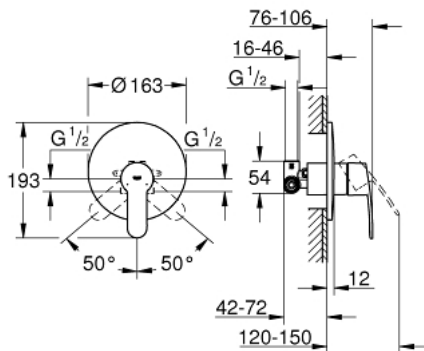

## 33 635 002 EUROSTYLE COSMOPOLITAN SINGLE-LEVER SHOWER MIXER 1/2"

### PRODUCT DESCRIPTION

- Tyc: Chrome
- wall installation
- GROHE SilkMove 46 mm ceramic cartridge
- GROHE LongLife finish
- consisting of:
- set for final installation
- rough-in set for wall mounted shower mixer
- adjustable flow rate limiter
- adjustable minimum flow rate 2.5 l/min
- metal lever
- escutcheon and shaft sealing
- metal escutcheon
- screwed
- optional temperature limiter

### SPARE PARTS

- 1: Lever (Spare part-nr. 46752000)
- 2: Escutcheon (Spare part-nr. 46904000)
- 3: Cap (Spare part-nr. 06874000)
- 4: Cartridge (Spare part-nr. 46048000)
- 5: Temperature limiter (Spare part-nr. 46375000)\*
- 6: Extension set (Spare part-nr. 46191000)\*
- 7: Extension set (Spare part-nr. 46343000)\*