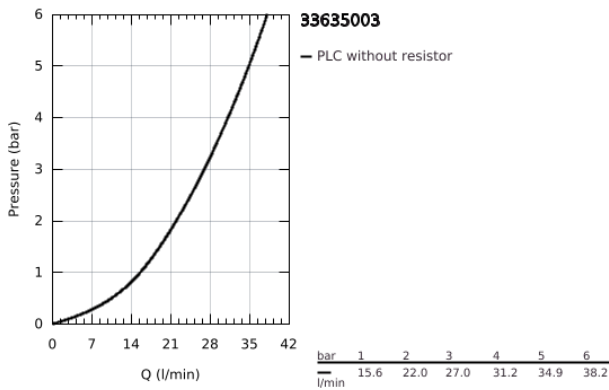

33 635 003 EUROSTYLE SINGLE-LEVER SHOWER MIXER 1/2"

PRODUCT DESCRIPTION

- Colour: chrome
- wall installation
- GROHE SilkMove 46 mm ceramic cartridge
- GROHE LongLife finish
- GROHE FastFixation covered fixation
- consisting of:
- set for final installation
- 19 507 003
- with concealed body
- adjustable flow rate limiter
- loop metal lever
- escutcheon and shaft sealing
- metal wall escutcheon
- optional temperature limiter ref. no. 46 308

33 635 003 EUROSTYLE SINGLE-LEVER SHOWER MIXER 1/2"

SPARE PARTS

- 1: Lever (Spare part-nr. 46940000)
 - 2: Escutcheon (Spare part-nr. 46904000)
 - 3: Cartridge (Spare part-nr. 46048000)
 - 4: Temperature limiter (Spare part-nr. 46308000)*
 - 5: Extension set (Spare part-nr. 46191000)*
 - 6: Extension set (Spare part-nr. 46343000)*
- * Optional accessories