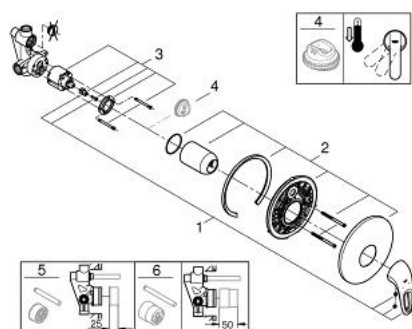

33 635 003 EUROSTYLE SINGLE-LEVER SHOWER MIXER 1/2"

PRODUCT DESCRIPTION

- Colour: chrome
- wall installation
- GROHE SilkMove 46 mm ceramic cartridge
- GROHE LongLife finish
- GROHE FastFixation covered fixation
- consisting of:
- set for final installation
- 19 507 003
- with concealed body
- adjustable flow rate limiter
- loop metal lever
- escutcheon and shaft sealing
- metal wall escutcheon
- optional temperature limiter ref. no. 46 308

33 635 003 EUROSTYLE SINGLE-LEVER SHOWER MIXER 1/2"

SPARE PARTS

- 1: Lever (Spare part-nr. 46940000)
 - 2: Escutcheon (Spare part-nr. 46904000)
 - 3: Cartridge (Spare part-nr. 46048000)
 - 4: Temperature limiter (Spare part-nr. 46308000)*
 - 5: Extension set (Spare part-nr. 46191000)*
 - 6: Extension set (Spare part-nr. 46343000)*
- * Optional accessories