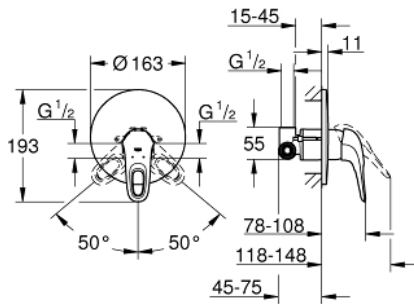

33 635 003 EUROSTYLE SINGLE-LEVER SHOWER MIXER 1/2"

PRODUCT DESCRIPTION

- Colour: chrome
- wall installation
- GROHE SilkMove 46 mm ceramic cartridge
- GROHE LongLife finish
- GROHE FastFixation covered fixation
- consisting of:
- set for final installation
- 19 507 003
- with concealed body
- adjustable flow rate limiter
- loop metal lever
- escutcheon and shaft sealing
- metal wall escutcheon
- optional temperature limiter ref. no. 46 308

33 635 003 EUROSTYLE SINGLE-LEVER SHOWER MIXER 1/2"

SPARE PARTS

- 1: Lever (Spare part-nr. 46940000)
 - 2: Escutcheon (Spare part-nr. 46904000)
 - 3: Cartridge (Spare part-nr. 46048000)
 - 4: Temperature limiter (Spare part-nr. 46308000)*
 - 5: Extension set (Spare part-nr. 46191000)*
 - 6: Extension set (Spare part-nr. 46343000)*
- * Optional accessories