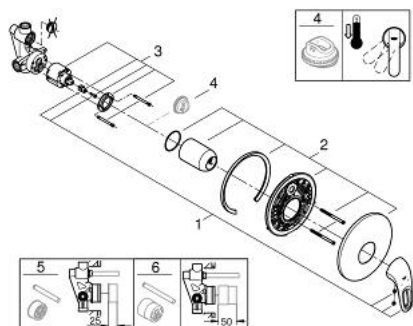

33 635 003 EUROSTYLE SINGLE-LEVER SHOWER MIXER 1/2"

PRODUCT DESCRIPTION

- Tyc: Chrome
- wall installation
- GROHE SilkMove 46 mm ceramic cartridge
- GROHE LongLife finish
- GROHE FastFixation covered fixation
- consisting of:
 - set for final installation
 - (19 507 003)
 - with concealed body
 - adjustable flow rate limiter
 - loop metal lever
 - escutcheon and shaft sealing
 - metal wall escutcheon
- optional temperature limiter ref. no. 46 308

33 635 003 EUROSTYLE SINGLE-LEVER SHOWER MIXER 1/2"

SPARE PARTS

- 1: Lever (Spare part-nr. 46940000)
 - 2: Escutcheon (Spare part-nr. 46904000)
 - 3: Cartridge (Spare part-nr. 46048000)
 - 4: Temperature limiter (Spare part-nr. 46308000)*
 - 5: Extension set (Spare part-nr. 46191000)*
 - 6: Extension set (Spare part-nr. 46343000)*
- * Optional accessories