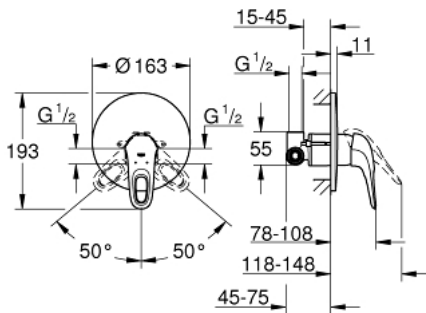

33 635 003 EUROSTYLE SINGLE-LEVER SHOWER MIXER 1/2"

PRODUCT DESCRIPTION

- Tyc: Chrome
- wall installation
- GROHE SilkMove 46 mm ceramic cartridge
- GROHE LongLife finish
- GROHE FastFixation covered fixation
- consisting of:
 - set for final installation
 - (19 507 003)
 - with concealed body
 - adjustable flow rate limiter
 - loop metal lever
 - escutcheon and shaft sealing
 - metal wall escutcheon
- optional temperature limiter ref. no. 46 308

33 635 003 EUROSTYLE SINGLE-LEVER SHOWER MIXER 1/2"

SPARE PARTS

- 1: Lever (Spare part-nr. 46940000)
 - 2: Escutcheon (Spare part-nr. 46904000)
 - 3: Cartridge (Spare part-nr. 46048000)
 - 4: Temperature limiter (Spare part-nr. 46308000)*
 - 5: Extension set (Spare part-nr. 46191000)*
 - 6: Extension set (Spare part-nr. 46343000)*
- * Optional accessories