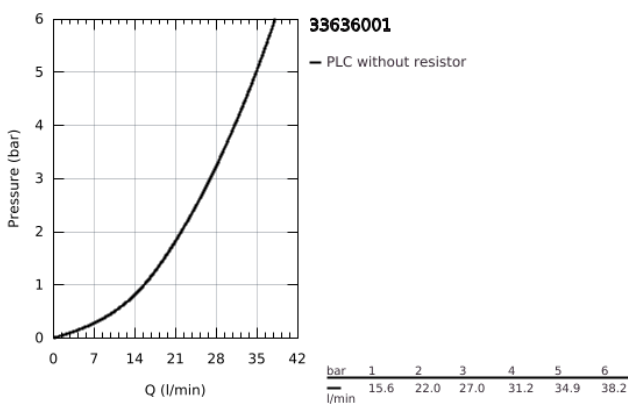

33 636 001 **ESSENCE SINGLE-LEVER SHOWER MIXER 1/2"**

**PRODUCT DESCRIPTION**

- Colour: chrome
- wall mounted
- metal lever
- GROHE SilkMove 35 mm ceramic cartridge
- with temperature limiter
- GROHE LongLife finish
- shower outlet 1/2"
- integrated non-return valve
- S-unions
- protected against backflow
- min. recommended pressure 1.0 bar

## 33 636 001 ESSENCE SINGLE-LEVER SHOWER MIXER 1/2"