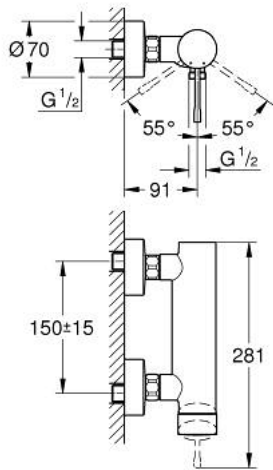

33 636 001 **ESSENCE SINGLE-LEVER SHOWER MIXER 1/2"**

**PRODUCT DESCRIPTION**

- Colour: chrome
- wall mounted
- metal lever
- GROHE SilkMove 35 mm ceramic cartridge
- with temperature limiter
- GROHE LongLife finish
- shower outlet 1/2"
- integrated non-return valve
- S-unions
- protected against backflow
- min. recommended pressure 1.0 bar

## 33 636 001 ESSENCE SINGLE-LEVER SHOWER MIXER 1/2"

### SPARE PARTS

- 1: Lever (Spare part-nr. 46916000)
- 2: Screw coupling (Spare part-nr. 46460000)
- 3: Cartridge (Spare part-nr. 46374000)
- 4: Screw connection 1/2" (Spare part-nr. 45044000)
- 5: S-union (Spare part-nr. 12662000)
- 6: Non-return valve (Spare part-nr. 47886000)
- 7: Extension 3/4", 20 mm (Spare part-nr. 0713000M)\*
- 8: Special spanner (Spare part-nr. 19377000)\*