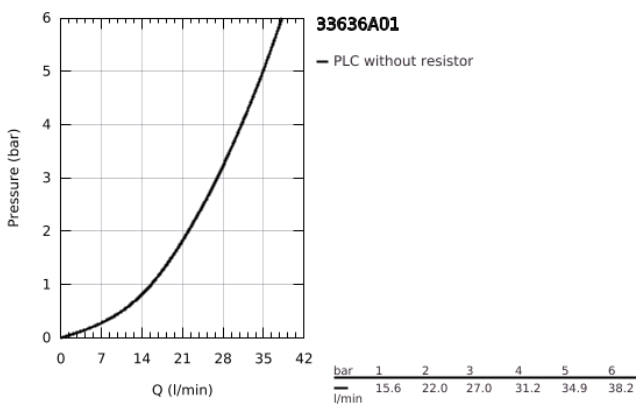

33 636 A01 ESSENCE SINGLE-LEVER SHOWER MIXER 1/2"

PRODUCT DESCRIPTION

- Colour: hard graphite
- wall mounted
- metal lever
- GROHE SilkMove 35 mm ceramic cartridge
- with temperature limiter
- GROHE LongLife finish
- shower outlet 1/2"
- integrated non-return valve
- S-unions
- protected against backflow
- min. recommended pressure 1.0 bar

33 636 A01 ESSENCE SINGLE-LEVER SHOWER MIXER 1/2"

SPARE PARTS

- 1: Lever (Spare part-nr. 46916A00)
- 2: Screw coupling (Spare part-nr. 46460000)
- 3: Cartridge (Spare part-nr. 46374000)
- 4: Screw connection 1/2" (Spare part-nr. 45044000)
- 5: s-union (Spare part-nr. 12662A00)
- 6: Non-return valve (Spare part-nr. 47886000)
- 7: Extension 3/4", 20 mm (Spare part-nr. 0713000M)*
- 8: Special spanner (Spare part-nr. 19377000)*