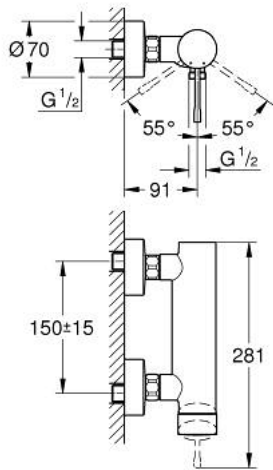

33 636 A01 ESSENCE SINGLE-LEVER SHOWER MIXER 1/2"

PRODUCT DESCRIPTION

- Colour: hard graphite
- wall mounted
- metal lever
- GROHE SilkMove 35 mm ceramic cartridge
- with temperature limiter
- GROHE LongLife finish
- shower outlet 1/2"
- integrated non-return valve
- S-unions
- protected against backflow
- min. recommended pressure 1.0 bar

33 636 A01 ESSENCE SINGLE-LEVER SHOWER MIXER 1/2"

SPARE PARTS

- 1: Lever (Spare part-nr. 46916A00)
- 2: Screw coupling (Spare part-nr. 46460000)
- 3: Cartridge (Spare part-nr. 46374000)
- 4: Screw connection 1/2" (Spare part-nr. 45044000)
- 5: s-union (Spare part-nr. 12662A00)
- 6: Non-return valve (Spare part-nr. 47886000)
- 7: Extension 3/4", 20 mm (Spare part-nr. 0713000M)*
- 8: Special spanner (Spare part-nr. 19377000)*