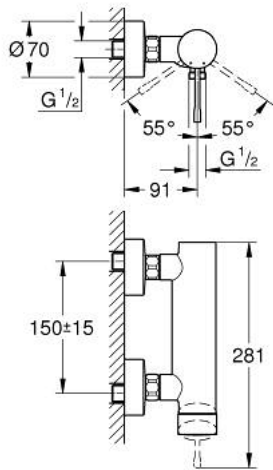

### 33 636 AL1 ESSENCE SINGLE-LEVER SHOWER MIXER 1/2"

**PRODUCT DESCRIPTION**

- Colour: brushed hard graphite
- wall mounted
- metal lever
- GROHE SilkMove 35 mm ceramic cartridge
- with temperature limiter
- GROHE LongLife finish
- shower outlet 1/2"
- integrated non-return valve
- S-unions
- protected against backflow
- min. recommended pressure 1.0 bar

## 33 636 AL1 ESSENCE SINGLE-LEVER SHOWER MIXER 1/2"

### SPARE PARTS

- 1: Lever (Spare part-nr. 46916AL0)
- 2: Screw coupling (Spare part-nr. 46460000)
- 3: Cartridge (Spare part-nr. 46374000)
- 4: Screw connection 1/2" (Spare part-nr. 45044000)
- 5: S-union (Spare part-nr. 12662AL0)
- 6: Non-return valve (Spare part-nr. 47886000)
- 7: Extension 3/4", 20 mm (Spare part-nr. 0713000M)\*
- 8: Special spanner (Spare part-nr. 19377000)\*