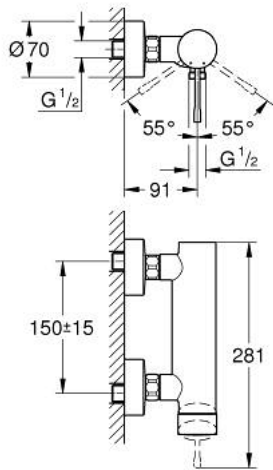

33 636 DC1 ESSENCE SINGLE-LEVER SHOWER MIXER 1/2"

PRODUCT DESCRIPTION

- Colour: supersteel
- wall mounted
- metal lever
- GROHE SilkMove 35 mm ceramic cartridge
- with temperature limiter
- GROHE LongLife finish
- shower outlet 1/2"
- integrated non-return valve
- S-unions
- protected against backflow
- min. recommended pressure 1.0 bar

33 636 DC1 ESSENCE SINGLE-LEVER SHOWER MIXER 1/2"

SPARE PARTS

- 1: Lever (Spare part-nr. 46916DC0)
- 2: Screw coupling (Spare part-nr. 46460000)
- 3: Cartridge (Spare part-nr. 46374000)
- 4: Screw connection 1/2" (Spare part-nr. 45044DC0)
- 5: S-union (Spare part-nr. 12662DC0)
- 6: Non-return valve (Spare part-nr. 47886000)
- 7: Extension 3/4", 20 mm (Spare part-nr. 0713000M)*
- 8: Special spanner (Spare part-nr. 19377000)*