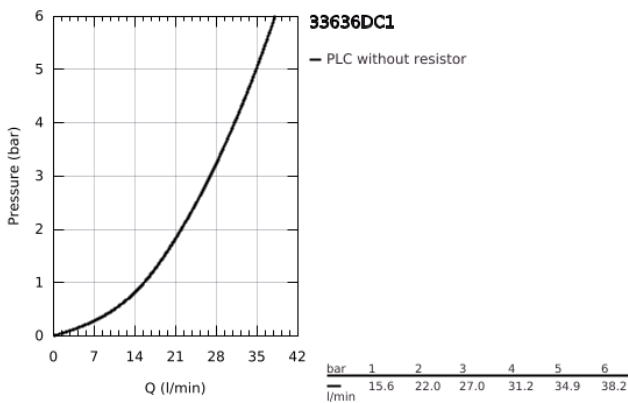

33 636 DC1 ESSENCE SINGLE-LEVER SHOWER MIXER 1/2"

PRODUCT DESCRIPTION

- Colour: supersteel
- wall mounted
- metal lever
- GROHE SilkMove 35 mm ceramic cartridge
- with temperature limiter
- GROHE LongLife finish
- shower outlet 1/2"
- integrated non-return valve
- S-unions
- protected against backflow
- min. recommended pressure 1.0 bar

33 636 DC1 ESSENCE SINGLE-LEVER SHOWER MIXER 1/2"

SPARE PARTS

- 1: Lever (Spare part-nr. 46916DC0)
- 2: Screw coupling (Spare part-nr. 46460000)
- 3: Cartridge (Spare part-nr. 46374000)
- 4: Screw connection 1/2" (Spare part-nr. 45044DC0)
- 5: S-union (Spare part-nr. 12662DC0)
- 6: Non-return valve (Spare part-nr. 47886000)
- 7: Extension 3/4", 20 mm (Spare part-nr. 0713000M)*
- 8: Special spanner (Spare part-nr. 19377000)*