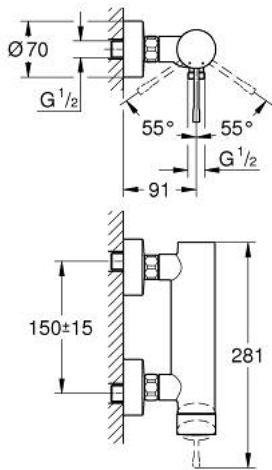

33 636 DC1 ESSENCE SINGLE-LEVER SHOWER MIXER 1/2"

PRODUCT DESCRIPTION

- Typ: supersteel
- wall mounted
- metal lever
- GROHE SilkMove 35 mm ceramic cartridge
- with temperature limiter
- GROHE LongLife finish
- shower outlet 1/2"
- integrated non-return valve
- S-unions
- protected against backflow
- min. recommended pressure 1.0 bar

33 636 DC1 ESSENCE SINGLE-LEVER SHOWER MIXER 1/2"

SPARE PARTS

- 1: Lever (Spare part-nr. 46916DC0)
- 2: Screw coupling (Spare part-nr. 46460000)
- 3: Cartridge (Spare part-nr. 46374000)
- 4: Screw connection 1/2" (Spare part-nr. 45044DC0)
- 5: S-union (Spare part-nr. 12662DC0)
- 6: Non-return valve (Spare part-nr. 47886000)
- 7: Extension 3/4", 20 mm (Spare part-nr. 0713000M)*
- 8: Special spanner (Spare part-nr. 19377000)*