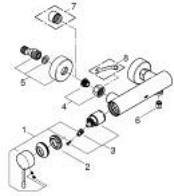

33 636 DC1 ESSENCE SINGLE-LEVER SHOWER MIXER 1/2"

PRODUCT DESCRIPTION

- Typ: supersteel
- wall mounted
- metal lever
- GROHE SilkMove 35 mm ceramic cartridge
- with temperature limiter
- GROHE LongLife finish
- shower outlet 1/2"
- integrated non-return valve
- S-unions
- protected against backflow
- min. recommended pressure 1.0 bar

33 636 DC1 ESSENCE SINGLE-LEVER SHOWER MIXER 1/2"

SPARE PARTS

- 1: Lever (Spare part-nr. 46916DC0)
- 2: Screw coupling (Spare part-nr. 46460000)
- 3: Cartridge (Spare part-nr. 46374000)
- 4: Screw connection 1/2" (Spare part-nr. 45044DC0)
- 5: S-union (Spare part-nr. 12662DC0)
- 6: Non-return valve (Spare part-nr. 47886000)
- 7: Extension 3/4", 20 mm (Spare part-nr. 0713000M)*
- 8: Special spanner (Spare part-nr. 19377000)*