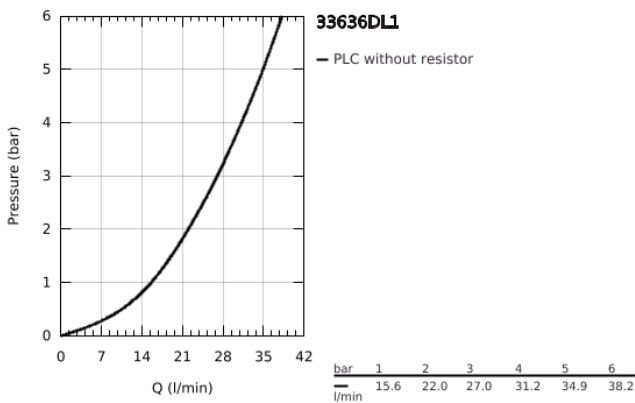

33 636 DL1 ESSENCE SINGLE-LEVER SHOWER MIXER 1/2"

PRODUCT DESCRIPTION

- Colour: brushed warm sunset
- wall mounted
- metal lever
- GROHE SilkMove 35 mm ceramic cartridge
- with temperature limiter
- GROHE LongLife finish
- shower outlet 1/2"
- integrated non-return valve
- S-unions
- protected against backflow
- min. recommended pressure 1.0 bar

33 636 DL1 ESSENCE SINGLE-LEVER SHOWER MIXER 1/2"

SPARE PARTS

- 1: Lever (Spare part-nr. 46916DL0)
- 2: Screw coupling (Spare part-nr. 46460000)
- 3: Cartridge (Spare part-nr. 46374000)
- 4: Screw connection 1/2" (Spare part-nr. 45044000)
- 5: s-union (Spare part-nr. 12662DL0)
- 6: Non-return valve (Spare part-nr. 47886000)
- 7: Extension 3/4", 20 mm (Spare part-nr. 0713000M)*
- 8: Special spanner (Spare part-nr. 19377000)*