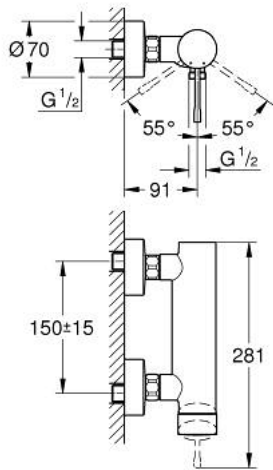

33 636 DL1 ESSENCE SINGLE-LEVER SHOWER MIXER 1/2"

PRODUCT DESCRIPTION

- Colour: brushed warm sunset
- wall mounted
- metal lever
- GROHE SilkMove 35 mm ceramic cartridge
- with temperature limiter
- GROHE LongLife finish
- shower outlet 1/2"
- integrated non-return valve
- S-unions
- protected against backflow
- min. recommended pressure 1.0 bar

33 636 DL1 ESSENCE SINGLE-LEVER SHOWER MIXER 1/2"

SPARE PARTS

- 1: Lever (Spare part-nr. 46916DL0)
- 2: Screw coupling (Spare part-nr. 46460000)
- 3: Cartridge (Spare part-nr. 46374000)
- 4: Screw connection 1/2" (Spare part-nr. 45044000)
- 5: s-union (Spare part-nr. 12662DL0)
- 6: Non-return valve (Spare part-nr. 47886000)
- 7: Extension 3/4", 20 mm (Spare part-nr. 0713000M)*
- 8: Special spanner (Spare part-nr. 19377000)*