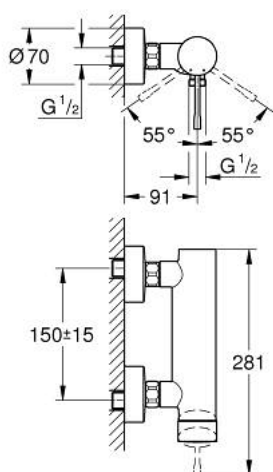

33 636 DL1 ESSENCE SINGLE-LEVER SHOWER MIXER 1/2"

PRODUCT DESCRIPTION

- Tyc: brushed warm sunset
- wall mounted
- metal lever
- GROHE SilkMove 35 mm ceramic cartridge
- with temperature limiter
- GROHE LongLife finish
- shower outlet 1/2"
- integrated non-return valve
- S-unions
- protected against backflow
- min. recommended pressure 1.0 bar

33 636 DL1 ESSENCE SINGLE-LEVER SHOWER MIXER 1/2"

SPARE PARTS

- 1: Lever (Spare part-nr. 46916DL0)
- 2: Screw coupling (Spare part-nr. 46460000)
- 3: Cartridge (Spare part-nr. 46374000)
- 4: Screw connection 1/2" (Spare part-nr. 45044000)
- 5: s-union (Spare part-nr. 12662DL0)
- 6: Non-return valve (Spare part-nr. 47886000)
- 7: Extension 3/4", 20 mm (Spare part-nr. 0713000M)*
- 8: Special spanner (Spare part-nr. 19377000)*