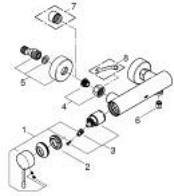

33 636 DL1 ESSENCE SINGLE-LEVER SHOWER MIXER 1/2"

PRODUCT DESCRIPTION

- Tyc: brushed warm sunset
- wall mounted
- metal lever
- GROHE SilkMove 35 mm ceramic cartridge
- with temperature limiter
- GROHE LongLife finish
- shower outlet 1/2"
- integrated non-return valve
- S-unions
- protected against backflow
- min. recommended pressure 1.0 bar

33 636 DL1 ESSENCE SINGLE-LEVER SHOWER MIXER 1/2"

SPARE PARTS

- 1: Lever (Spare part-nr. 46916DL0)
- 2: Screw coupling (Spare part-nr. 46460000)
- 3: Cartridge (Spare part-nr. 46374000)
- 4: Screw connection 1/2" (Spare part-nr. 45044000)
- 5: s-union (Spare part-nr. 12662DL0)
- 6: Non-return valve (Spare part-nr. 47886000)
- 7: Extension 3/4", 20 mm (Spare part-nr. 0713000M)*
- 8: Special spanner (Spare part-nr. 19377000)*