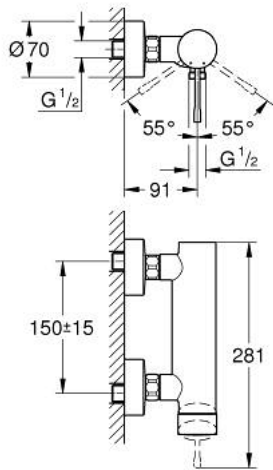

33 636 GL1 ESSENCE SINGLE-LEVER SHOWER MIXER 1/2"

PRODUCT DESCRIPTION

- Colour: cool sunrise
- wall mounted
- metal lever
- GROHE SilkMove 35 mm ceramic cartridge
- with temperature limiter
- GROHE LongLife finish
- shower outlet 1/2"
- integrated non-return valve
- S-unions
- protected against backflow
- min. recommended pressure 1.0 bar

33 636 GL1 ESSENCE SINGLE-LEVER SHOWER MIXER 1/2"

SPARE PARTS

- 1: Lever (Spare part-nr. 46916GL0)
- 2: Screw coupling (Spare part-nr. 46460000)
- 3: Cartridge (Spare part-nr. 46374000)
- 4: Screw connection 1/2" (Spare part-nr. 45044000)
- 5: S-union (Spare part-nr. 12662GL0)
- 6: Non-return valve (Spare part-nr. 47886000)
- 7: Extension 3/4", 20 mm (Spare part-nr. 0713000M)*
- 8: Special spanner (Spare part-nr. 19377000)*