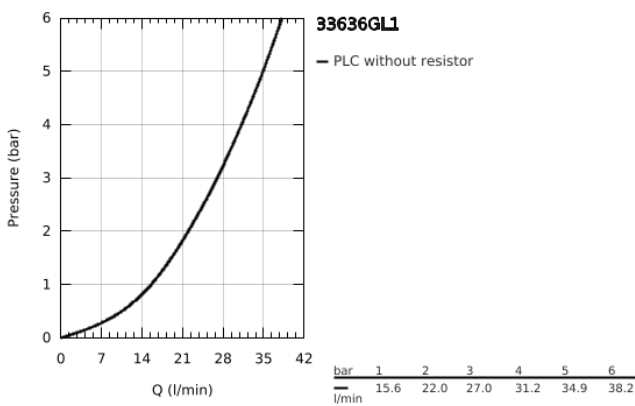

33 636 GL1 ESSENCE SINGLE-LEVER SHOWER MIXER 1/2"

PRODUCT DESCRIPTION

- Colour: cool sunrise
- wall mounted
- metal lever
- GROHE SilkMove 35 mm ceramic cartridge
- with temperature limiter
- GROHE LongLife finish
- shower outlet 1/2"
- integrated non-return valve
- S-unions
- protected against backflow
- min. recommended pressure 1.0 bar

33 636 GL1 ESSENCE SINGLE-LEVER SHOWER MIXER 1/2"

SPARE PARTS

- 1: Lever (Spare part-nr. 46916GL0)
- 2: Screw coupling (Spare part-nr. 46460000)
- 3: Cartridge (Spare part-nr. 46374000)
- 4: Screw connection 1/2" (Spare part-nr. 45044000)
- 5: S-union (Spare part-nr. 12662GL0)
- 6: Non-return valve (Spare part-nr. 47886000)
- 7: Extension 3/4", 20 mm (Spare part-nr. 0713000M)*
- 8: Special spanner (Spare part-nr. 19377000)*