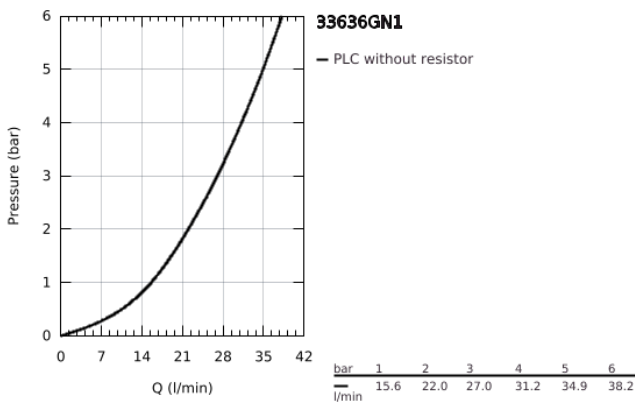

### 33 636 GN1 ESSENCE SINGLE-LEVER SHOWER MIXER 1/2"

**PRODUCT DESCRIPTION**

- Colour: brushed cool sunrise
- wall mounted
- metal lever
- GROHE SilkMove 35 mm ceramic cartridge
- with temperature limiter
- GROHE LongLife finish
- shower outlet 1/2"
- integrated non-return valve
- S-unions
- protected against backflow
- min. recommended pressure 1.0 bar

## 33 636 GN1 ESSENCE SINGLE-LEVER SHOWER MIXER 1/2"