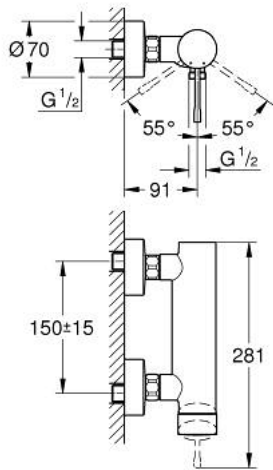

### 33 636 GN1 ESSENCE SINGLE-LEVER SHOWER MIXER 1/2"

**PRODUCT DESCRIPTION**

- Colour: brushed cool sunrise
- wall mounted
- metal lever
- GROHE SilkMove 35 mm ceramic cartridge
- with temperature limiter
- GROHE LongLife finish
- shower outlet 1/2"
- integrated non-return valve
- S-unions
- protected against backflow
- min. recommended pressure 1.0 bar

## 33 636 GN1 ESSENCE SINGLE-LEVER SHOWER MIXER 1/2"

### SPARE PARTS

- 1: Lever (Spare part-nr. 46916GN0)
- 2: Screw coupling (Spare part-nr. 46460000)
- 3: Cartridge (Spare part-nr. 46374000)
- 4: Screw connection 1/2" (Spare part-nr. 45044000)
- 5: s-union (Spare part-nr. 12662GN0)
- 6: Non-return valve (Spare part-nr. 47886000)
- 7: Extension 3/4", 20 mm (Spare part-nr. 0713000M)\*
- 8: Special spanner (Spare part-nr. 19377000)\*