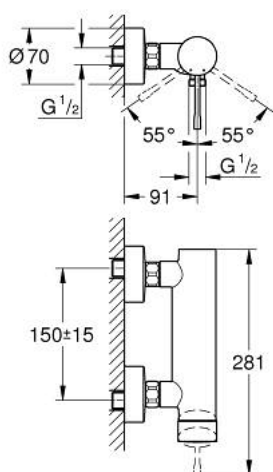

33 636 GN1 ESSENCE SINGLE-LEVER SHOWER MIXER 1/2"

PRODUCT DESCRIPTION

- Typ: brushed cool sunrise
- wall mounted
- metal lever
- GROHE SilkMove 35 mm ceramic cartridge
- with temperature limiter
- GROHE LongLife finish
- shower outlet 1/2"
- integrated non-return valve
- S-unions
- protected against backflow
- min. recommended pressure 1.0 bar

33 636 GN1 ESSENCE SINGLE-LEVER SHOWER MIXER 1/2"

SPARE PARTS

- 1: Lever (Spare part-nr. 46916GN0)
- 2: Screw coupling (Spare part-nr. 46460000)
- 3: Cartridge (Spare part-nr. 46374000)
- 4: Screw connection 1/2" (Spare part-nr. 45044000)
- 5: s-union (Spare part-nr. 12662GN0)
- 6: Non-return valve (Spare part-nr. 47886000)
- 7: Extension 3/4", 20 mm (Spare part-nr. 0713000M)*
- 8: Special spanner (Spare part-nr. 19377000)*