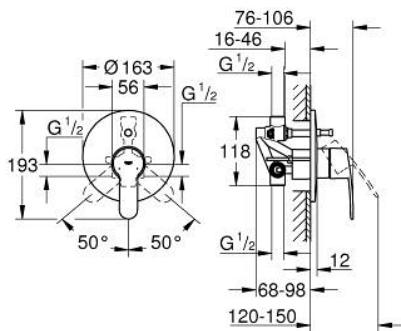

### 33 637 002 EUROSTYLE COSMOPOLITAN SINGLE-LEVER BATH MIXER 1/2"

#### PRODUCT DESCRIPTION

- Colour: chrome
- wall installation
- GROHE SilkMove 46 mm ceramic cartridge
- GROHE LongLife finish
- consisting of:
- set for final installation
- rough-in set (33 963 001)
- adjustable flow rate limiter
- adjustable minimum flow rate 2.5 l/min
- metal lever
- escutcheon and shaft sealing
- metal escutcheon
- screwed
- optional temperature limiter

33 637 002 **EUROSTYLE COSMOPOLITAN SINGLE-LEVER BATH MIXER 1/2"**

**SPARE PARTS**

- 1: Lever (Spare part-nr. 46752000)
- 2: Escutcheon (Spare part-nr. 46905000)
- 3: Cap (Spare part-nr. 06874000)
- 4: Cartridge (Spare part-nr. 46048000)
- 5: Diverter (Spare part-nr. 46737000)
- 6: Temperature limiter (Spare part-nr. 46375000)\*
- 7: Extension set (Spare part-nr. 46191000)\*
- 8: Extension set (Spare part-nr. 46343000)\*