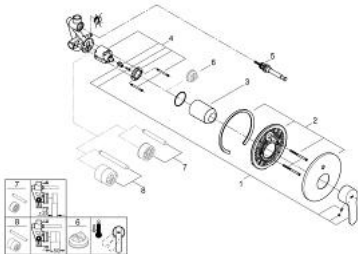

### 33 637 002 EUROSTYLE COSMOPOLITAN SINGLE-LEVER BATH MIXER 1/2"

#### PRODUCT DESCRIPTION

- Colour: chrome
- wall installation
- GROHE SilkMove 46 mm ceramic cartridge
- GROHE LongLife finish
- consisting of:
- set for final installation
- rough-in set (33 963 001)
- adjustable flow rate limiter
- adjustable minimum flow rate 2.5 l/min
- metal lever
- escutcheon and shaft sealing
- metal escutcheon
- screwed
- optional temperature limiter

33 637 002 **EUROSTYLE COSMOPOLITAN SINGLE-LEVER BATH MIXER 1/2"**

**SPARE PARTS**

- 1: Lever (Spare part-nr. 46752000)
- 2: Escutcheon (Spare part-nr. 46905000)
- 3: Cap (Spare part-nr. 06874000)
- 4: Cartridge (Spare part-nr. 46048000)
- 5: Diverter (Spare part-nr. 46737000)
- 6: Temperature limiter (Spare part-nr. 46375000)\*
- 7: Extension set (Spare part-nr. 46191000)\*
- 8: Extension set (Spare part-nr. 46343000)\*