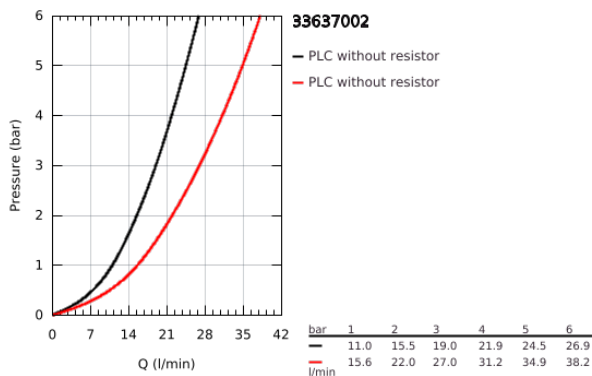

### 33 637 002 EUROSTYLE COSMOPOLITAN SINGLE-LEVER BATH MIXER 1/2"

#### PRODUCT DESCRIPTION

- Colour: chrome
- wall installation
- GROHE SilkMove 46 mm ceramic cartridge
- GROHE LongLife finish
- consisting of:
- set for final installation
- rough-in set (33 963 001)
- adjustable flow rate limiter
- adjustable minimum flow rate 2.5 l/min
- metal lever
- escutcheon and shaft sealing
- metal escutcheon
- screwed
- optional temperature limiter