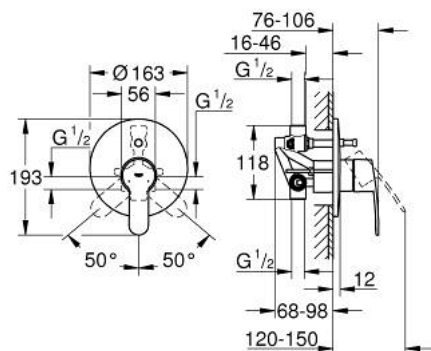

## 33 637 002 EUROSTYLE COSMOPOLITAN SINGLE-LEVER BATH MIXER 1/2"

### PRODUCT DESCRIPTION

- Tyc: Chrome
- wall installation
- GROHE SilkMove 46 mm ceramic cartridge
- GROHE LongLife finish
- consisting of:
- set for final installation
- rough-in set (33 963 001)
- adjustable flow rate limiter
- adjustable minimum flow rate 2.5 l/min
- metal lever
- escutcheon and shaft sealing
- metal escutcheon
- screwed
- optional temperature limiter

33 637 002 **EUROSTYLE COSMOPOLITAN SINGLE-LEVER BATH MIXER 1/2"**

**SPARE PARTS**

- 1: Lever (Spare part-nr. 46752000)
- 2: Escutcheon (Spare part-nr. 46905000)
- 3: Cap (Spare part-nr. 06874000)
- 4: Cartridge (Spare part-nr. 46048000)
- 5: Diverter (Spare part-nr. 46737000)
- 6: Temperature limiter (Spare part-nr. 46375000)\*
- 7: Extension set (Spare part-nr. 46191000)\*
- 8: Extension set (Spare part-nr. 46343000)\*