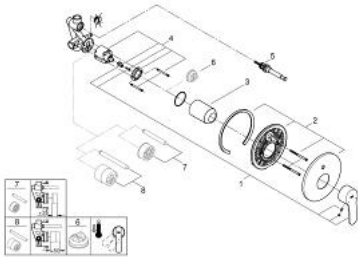

## 33 637 002 EUROSTYLE COSMOPOLITAN SINGLE-LEVER BATH MIXER 1/2"

### PRODUCT DESCRIPTION

- Tyc: Chrome
- wall installation
- GROHE SilkMove 46 mm ceramic cartridge
- GROHE LongLife finish
- consisting of:
- set for final installation
- rough-in set (33 963 001)
- adjustable flow rate limiter
- adjustable minimum flow rate 2.5 l/min
- metal lever
- escutcheon and shaft sealing
- metal escutcheon
- screwed
- optional temperature limiter

33 637 002 **EUROSTYLE COSMOPOLITAN SINGLE-LEVER BATH MIXER 1/2"**

**SPARE PARTS**

- 1: Lever (Spare part-nr. 46752000)
- 2: Escutcheon (Spare part-nr. 46905000)
- 3: Cap (Spare part-nr. 06874000)
- 4: Cartridge (Spare part-nr. 46048000)
- 5: Diverter (Spare part-nr. 46737000)
- 6: Temperature limiter (Spare part-nr. 46375000)\*
- 7: Extension set (Spare part-nr. 46191000)\*
- 8: Extension set (Spare part-nr. 46343000)\*