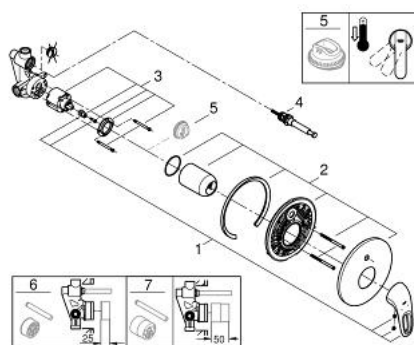

33 637 003 EUROSTYLE SINGLE-LEVER BATH MIXER 1/2"

PRODUCT DESCRIPTION

- Colour: chrome
- wall installation
- GROHE SilkMove 46 mm ceramic cartridge
- GROHE LongLife finish
- GROHE FastFixation covered fixation
- consisting of:
- set for final installation
- 19 506 003
- with concealed body
- adjustable flow rate limiter
- automatic diverter: bath/shower
- loop metal lever
- escutcheon and shaft sealing
- metal wall escutcheon
- optional temperature limiter ref. no. 46 308

33 637 003 EUROSTYLE SINGLE-LEVER BATH MIXER 1/2"

SPARE PARTS

- 1: Lever (Spare part-nr. 46940000)
 - 2: Escutcheon (Spare part-nr. 46905000)
 - 3: Cartridge (Spare part-nr. 46048000)
 - 4: Diverter (Spare part-nr. 46737000)
 - 5: Temperature limiter (Spare part-nr. 46308000)*
 - 6: Extension set (Spare part-nr. 46191000)*
 - 7: Extension set (Spare part-nr. 46343000)*
- * Optional accessories