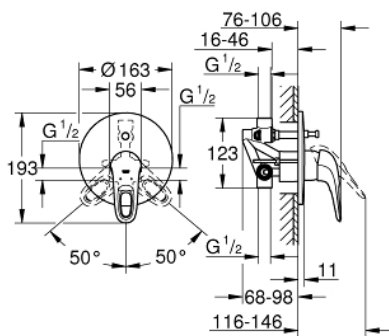

33 637 003 EUROSTYLE SINGLE-LEVER BATH MIXER 1/2"

PRODUCT DESCRIPTION

- Colour: chrome
- wall installation
- GROHE SilkMove 46 mm ceramic cartridge
- GROHE LongLife finish
- GROHE FastFixation covered fixation
- consisting of:
- set for final installation
- 19 506 003
- with concealed body
- adjustable flow rate limiter
- automatic diverter: bath/shower
- loop metal lever
- escutcheon and shaft sealing
- metal wall escutcheon
- optional temperature limiter ref. no. 46 308

33 637 003 EUROSTYLE SINGLE-LEVER BATH MIXER 1/2"

SPARE PARTS

- 1: Lever (Spare part-nr. 46940000)
 - 2: Escutcheon (Spare part-nr. 46905000)
 - 3: Cartridge (Spare part-nr. 46048000)
 - 4: Diverter (Spare part-nr. 46737000)
 - 5: Temperature limiter (Spare part-nr. 46308000)*
 - 6: Extension set (Spare part-nr. 46191000)*
 - 7: Extension set (Spare part-nr. 46343000)*
- * Optional accessories