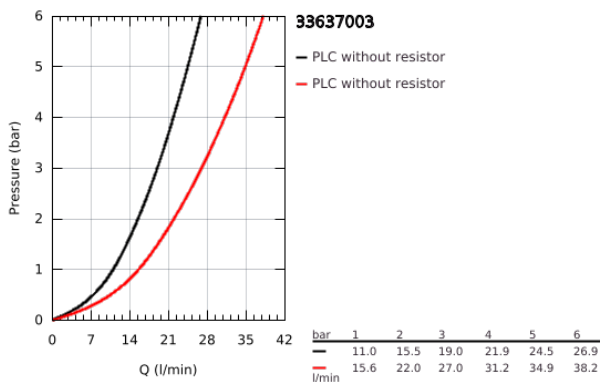

33 637 003 EUROSTYLE SINGLE-LEVER BATH MIXER 1/2"

PRODUCT DESCRIPTION

- Colour: chrome
- wall installation
- GROHE SilkMove 46 mm ceramic cartridge
- GROHE LongLife finish
- GROHE FastFixation covered fixation
- consisting of:
- set for final installation
- 19 506 003
- with concealed body
- adjustable flow rate limiter
- automatic diverter: bath/shower
- loop metal lever
- escutcheon and shaft sealing
- metal wall escutcheon
- optional temperature limiter ref. no. 46 308

33 637 003 EUROSTYLE SINGLE-LEVER BATH MIXER 1/2"

SPARE PARTS

- 1: Lever (Spare part-nr. 46940000)
 - 2: Escutcheon (Spare part-nr. 46905000)
 - 3: Cartridge (Spare part-nr. 46048000)
 - 4: Diverter (Spare part-nr. 46737000)
 - 5: Temperature limiter (Spare part-nr. 46308000)*
 - 6: Extension set (Spare part-nr. 46191000)*
 - 7: Extension set (Spare part-nr. 46343000)*
- * Optional accessories