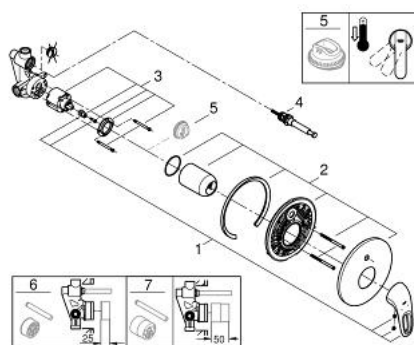

## 33 637 003 EUROSTYLE SINGLE-LEVER BATH MIXER 1/2"

### PRODUCT DESCRIPTION

- Tyc: Chrome
- wall installation
- GROHE SilkMove 46 mm ceramic cartridge
- GROHE LongLife finish
- GROHE FastFixation covered fixation
- consisting of:
- set for final installation
- (19 506 003)
- with concealed body
- adjustable flow rate limiter
- automatic diverter: bath/shower
- loop metal lever
- escutcheon and shaft sealing
- metal wall escutcheon
- optional temperature limiter ref. no. 46 308

### SPARE PARTS

- 1: Lever (Spare part-nr. 46940000)
  - 2: Escutcheon (Spare part-nr. 46905000)
  - 3: Cartridge (Spare part-nr. 46048000)
  - 4: Diverter (Spare part-nr. 46737000)
  - 5: Temperature limiter (Spare part-nr. 46308000)\*
  - 6: Extension set (Spare part-nr. 46191000)\*
  - 7: Extension set (Spare part-nr. 46343000)\*
- \* Optional accessories