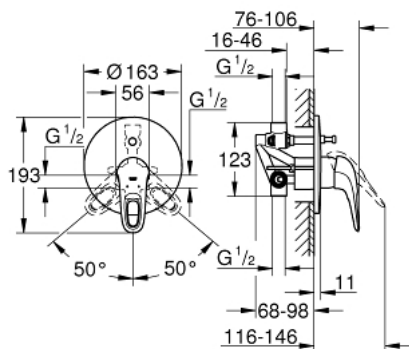

## 33 637 003 EUROSTYLE SINGLE-LEVER BATH MIXER 1/2"

### PRODUCT DESCRIPTION

- Tyc: Chrome
- wall installation
- GROHE SilkMove 46 mm ceramic cartridge
- GROHE LongLife finish
- GROHE FastFixation covered fixation
- consisting of:
- set for final installation
- (19 506 003)
- with concealed body
- adjustable flow rate limiter
- automatic diverter: bath/shower
- loop metal lever
- escutcheon and shaft sealing
- metal wall escutcheon
- optional temperature limiter ref. no. 46 308

### SPARE PARTS

- 1: Lever (Spare part-nr. 46940000)
  - 2: Escutcheon (Spare part-nr. 46905000)
  - 3: Cartridge (Spare part-nr. 46048000)
  - 4: Diverter (Spare part-nr. 46737000)
  - 5: Temperature limiter (Spare part-nr. 46308000)\*
  - 6: Extension set (Spare part-nr. 46191000)\*
  - 7: Extension set (Spare part-nr. 46343000)\*
- \* Optional accessories