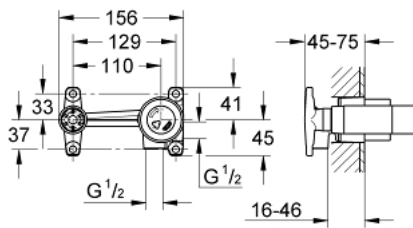

33 769 000 SINGLE-LEVER MIXER 1/2", CONCEALED BODY

PRODUCT DESCRIPTION

- Colour: chrome
- for 2-hole basin mixers
- wall installation
- without finishing trim set
- GROHE SilkMove 46 mm ceramic cartridge
- adjustable flow rate limiter
- installation depth 45 to 75 mm
- includes mounting template

33 769 000 **SINGLE-LEVER MIXER 1/2", CONCEALED BODY**

SPARE PARTS

1: Cartridge (Spare part-nr. 46048000)