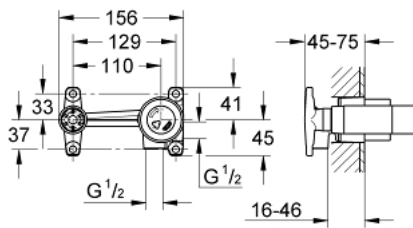

## 33 769 000 SINGLE-LEVER MIXER 1/2", CONCEALED BODY

### PRODUCT DESCRIPTION

- Tyc: Chrome
- for 2-hole basin mixers
- wall installation
- without finishing trim set
- GROHE SilkMove 46 mm ceramic cartridge
- adjustable flow rate limiter
- installation depth 45 to 75 mm
- includes mounting template

33 769 000 **SINGLE-LEVER MIXER 1/2", CONCEALED BODY**

**SPARE PARTS**

1: Cartridge (Spare part-nr. 46048000)