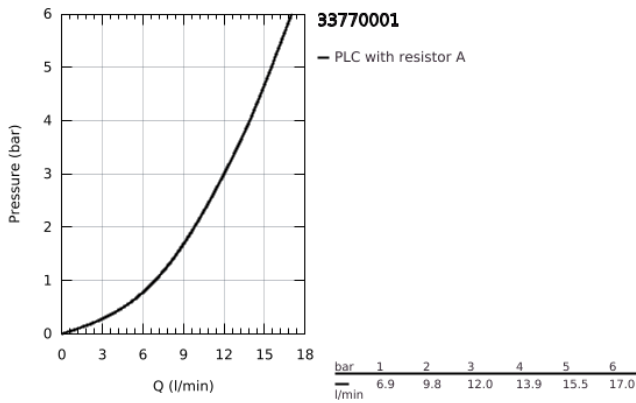

33 770 001 EURODISC SINGLE-LEVER SINK MIXER 1/2"

PRODUCT DESCRIPTION

- Colour: chrome
- low spout
- single hole installation
- GROHE LongLife finish
- GROHE SilkMove 35 mm ceramic cartridge
- mousseur
- adjustable flow rate limiter
- swivel tubular spout
- swivel area 140°
- with stop limiter
- flexible connection hoses
- rapid installation system
- maximum flow rate (at 3 bar): 12 l/min

33 770 001 EURODISC SINGLE-LEVER SINK MIXER 1/2"

SPARE PARTS

- 1: Lever (Spare part-nr. 46568000)
 - 2: Cap (Spare part-nr. 46601000)
 - 3: Cartridge (Spare part-nr. 46374000)
 - 4: Seal kit (Spare part-nr. 46429K00)
 - 5: Mousseur (Spare part-nr. 13928000)
 - 6: Spout (Spare part-nr. 13206000)
 - 7: Shank mounting kit (Spare part-nr. 46249000)
 - 8: Mounting wrench (Spare part-nr. 19017000)*
 - 9: Special spanner (Spare part-nr. 19377000)*
- * Optional accessories