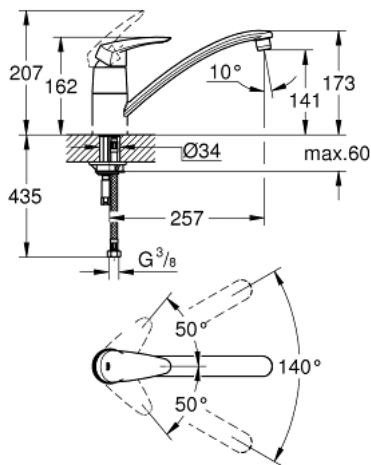

33 770 001 EURODISC SINGLE-LEVER SINK MIXER 1/2"

PRODUCT DESCRIPTION

- Colour: chrome
- low spout
- single hole installation
- GROHE LongLife finish
- GROHE SilkMove 35 mm ceramic cartridge
- mousseur
- adjustable flow rate limiter
- swivel tubular spout
- swivel area 140°
- with stop limiter
- flexible connection hoses
- rapid installation system
- maximum flow rate (at 3 bar): 12 l/min

33 770 001 EURODISC SINGLE-LEVER SINK MIXER 1/2"

SPARE PARTS

- 1: Lever (Spare part-nr. 46568000)
 - 2: Cap (Spare part-nr. 46601000)
 - 3: Cartridge (Spare part-nr. 46374000)
 - 4: Seal kit (Spare part-nr. 46429K00)
 - 5: Mousseur (Spare part-nr. 13928000)
 - 6: Spout (Spare part-nr. 13206000)
 - 7: Shank mounting kit (Spare part-nr. 46249000)
 - 8: Mounting wrench (Spare part-nr. 19017000)*
 - 9: Special spanner (Spare part-nr. 19377000)*
- * Optional accessories