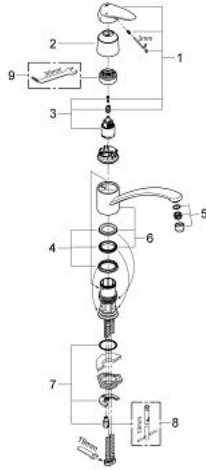

33 770 001 EURODISC SINGLE-LEVER SINK MIXER 1/2"

PRODUCT DESCRIPTION

- Colour: chrome
- low spout
- single hole installation
- GROHE LongLife finish
- GROHE SilkMove 35 mm ceramic cartridge
- mousseur
- adjustable flow rate limiter
- swivel tubular spout
- swivel area 140°
- with stop limiter
- flexible connection hoses
- rapid installation system
- maximum flow rate (at 3 bar): 12 l/min

33 770 001 EURODISC SINGLE-LEVER SINK MIXER 1/2"

SPARE PARTS

- 1: Lever (Spare part-nr. 46568000)
 - 2: Cap (Spare part-nr. 46601000)
 - 3: Cartridge (Spare part-nr. 46374000)
 - 4: Seal kit (Spare part-nr. 46429K00)
 - 5: Mousseur (Spare part-nr. 13928000)
 - 6: Spout (Spare part-nr. 13206000)
 - 7: Shank mounting kit (Spare part-nr. 46249000)
 - 8: Mounting wrench (Spare part-nr. 19017000)*
 - 9: Special spanner (Spare part-nr. 19377000)*
- * Optional accessories