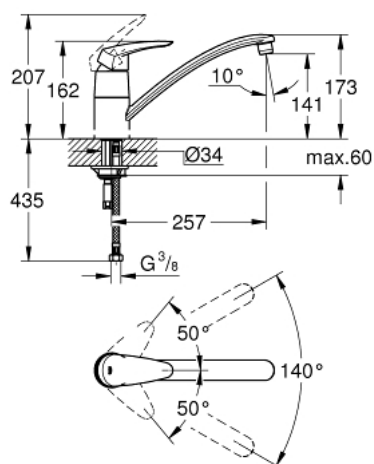

## 33 770 001 EURODISC SINGLE-LEVER SINK MIXER 1/2"

### PRODUCT DESCRIPTION

- Tyc: Chrome
- low spout
- single hole installation
- GROHE LongLife finish
- GROHE SilkMove 35 mm ceramic cartridge
- mousseur
- adjustable flow rate limiter
- swivel tubular spout
- swivel area 140°
- with stop limiter
- flexible connection hoses
- rapid installation system
- maximum flow rate (at 3 bar): 12 l/min

### SPARE PARTS

- 1: Lever (Spare part-nr. 46568000)
  - 2: Cap (Spare part-nr. 46601000)
  - 3: Cartridge (Spare part-nr. 46374000)
  - 4: Seal kit (Spare part-nr. 46429K00)
  - 5: Mousseur (Spare part-nr. 13928000)
  - 6: Spout (Spare part-nr. 13206000)
  - 7: Shank mounting kit (Spare part-nr. 46249000)
  - 8: Mounting wrench (Spare part-nr. 19017000)\*
  - 9: Special spanner (Spare part-nr. 19377000)\*
- \* Optional accessories