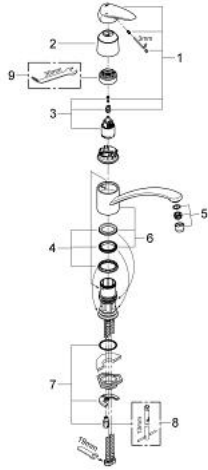

## 33 770 001 EURODISC SINGLE-LEVER SINK MIXER 1/2"

### PRODUCT DESCRIPTION

- Tyc: Chrome
- low spout
- single hole installation
- GROHE LongLife finish
- GROHE SilkMove 35 mm ceramic cartridge
- mousseur
- adjustable flow rate limiter
- swivel tubular spout
- swivel area 140°
- with stop limiter
- flexible connection hoses
- rapid installation system
- maximum flow rate (at 3 bar): 12 l/min

### SPARE PARTS

- 1: Lever (Spare part-nr. 46568000)
  - 2: Cap (Spare part-nr. 46601000)
  - 3: Cartridge (Spare part-nr. 46374000)
  - 4: Seal kit (Spare part-nr. 46429K00)
  - 5: Mousseur (Spare part-nr. 13928000)
  - 6: Spout (Spare part-nr. 13206000)
  - 7: Shank mounting kit (Spare part-nr. 46249000)
  - 8: Mounting wrench (Spare part-nr. 19017000)\*
  - 9: Special spanner (Spare part-nr. 19377000)\*
- \* Optional accessories